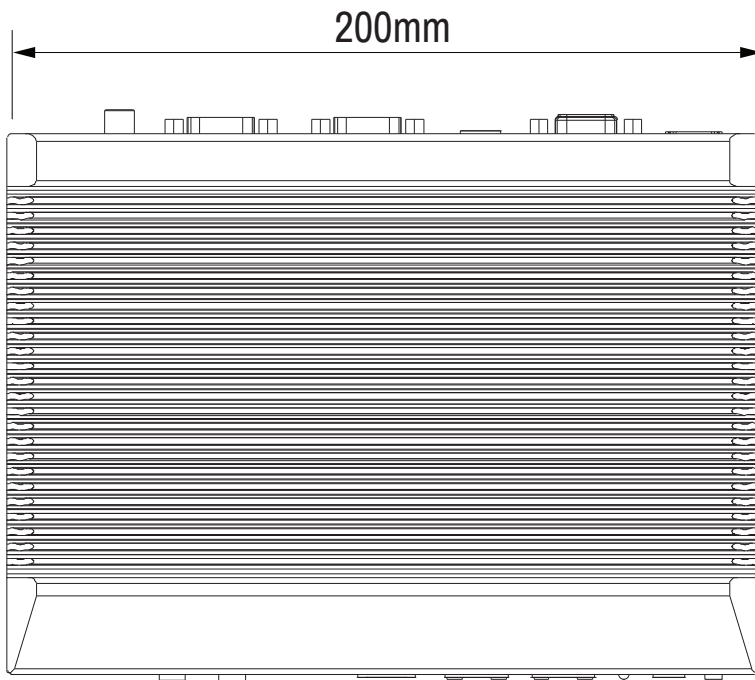

# Compact NVR-AS 4000 (4TB)

Metric

View on Back Face

View on Top Face

View on Side Face

View on Front Face