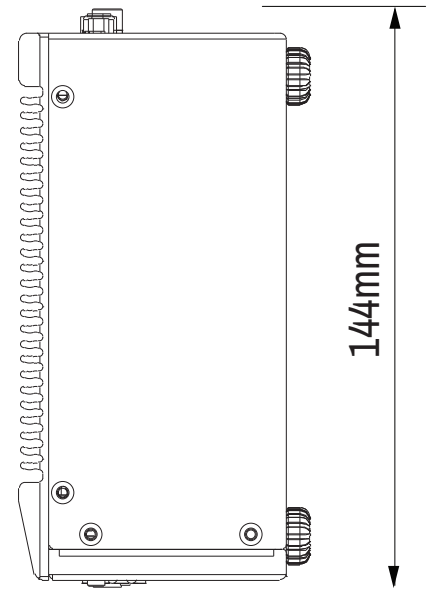

# Compact NVR-AS 4000 (4TB)

Metric

View on Back Face

View on Top Face

View on Side Face

View on Front Face