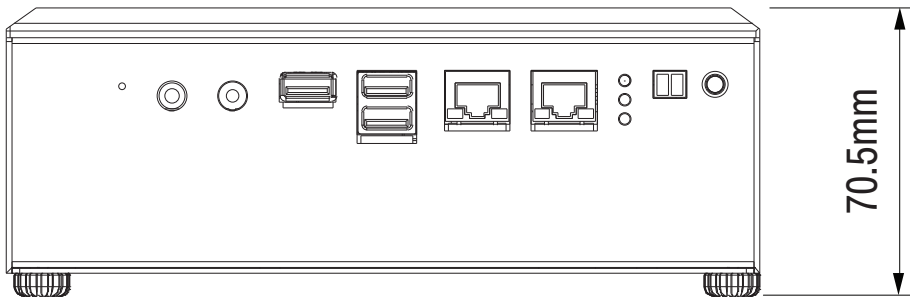

# Compact NVR-AS 4000 (4TB)

Metric

View on Back Face

View on Top Face

View on Side Face

View on Front Face