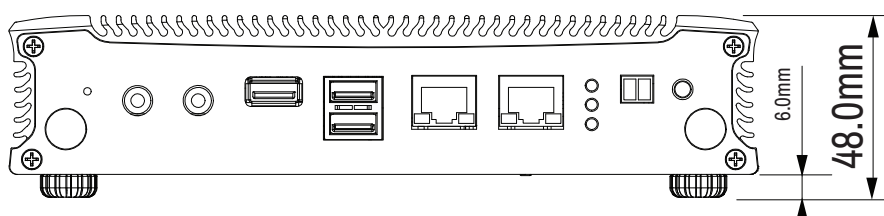

Compact NVR-AS 4000 (1TB)

Metric

View on Back Face

View on Left Face

View on Top Face

View on Right Face

View on Front Face