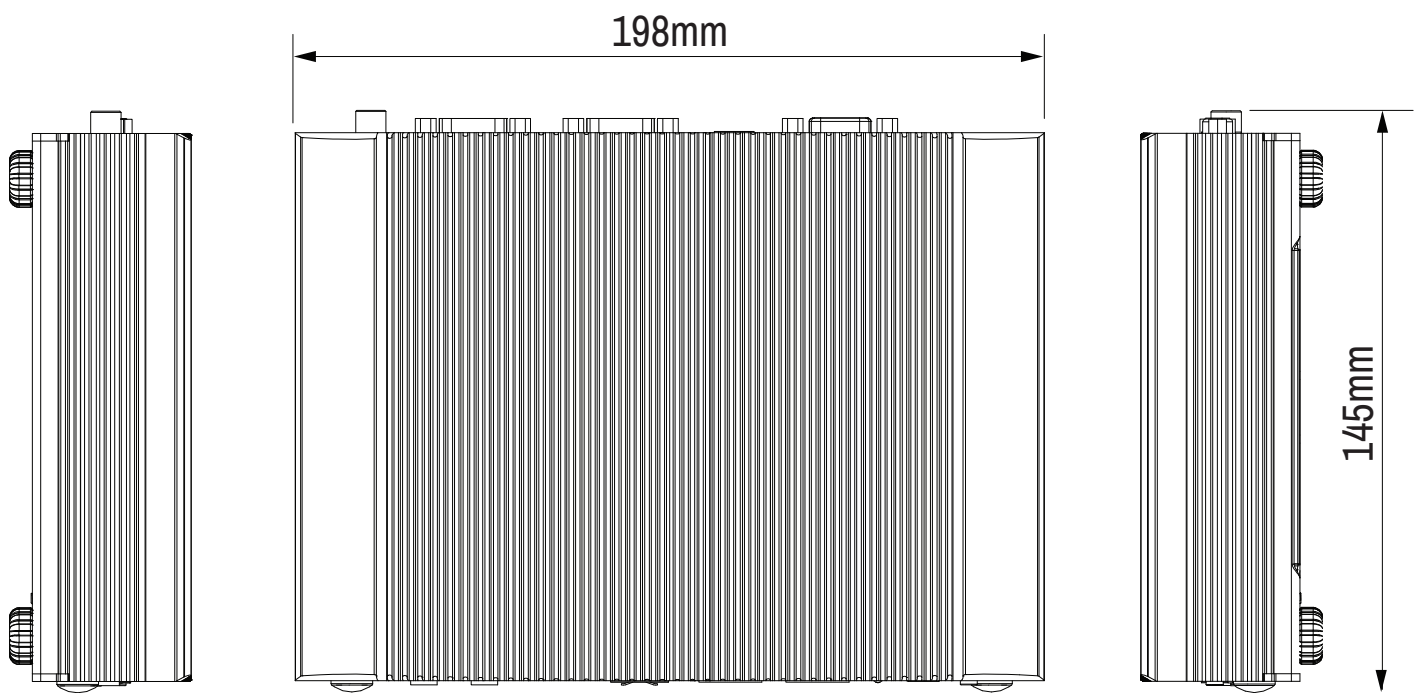

Compact NVR-AS 4000 (1TB)

Metric

View on Back Face

View on Left Face

View on Top Face

View on Right Face

View on Front Face