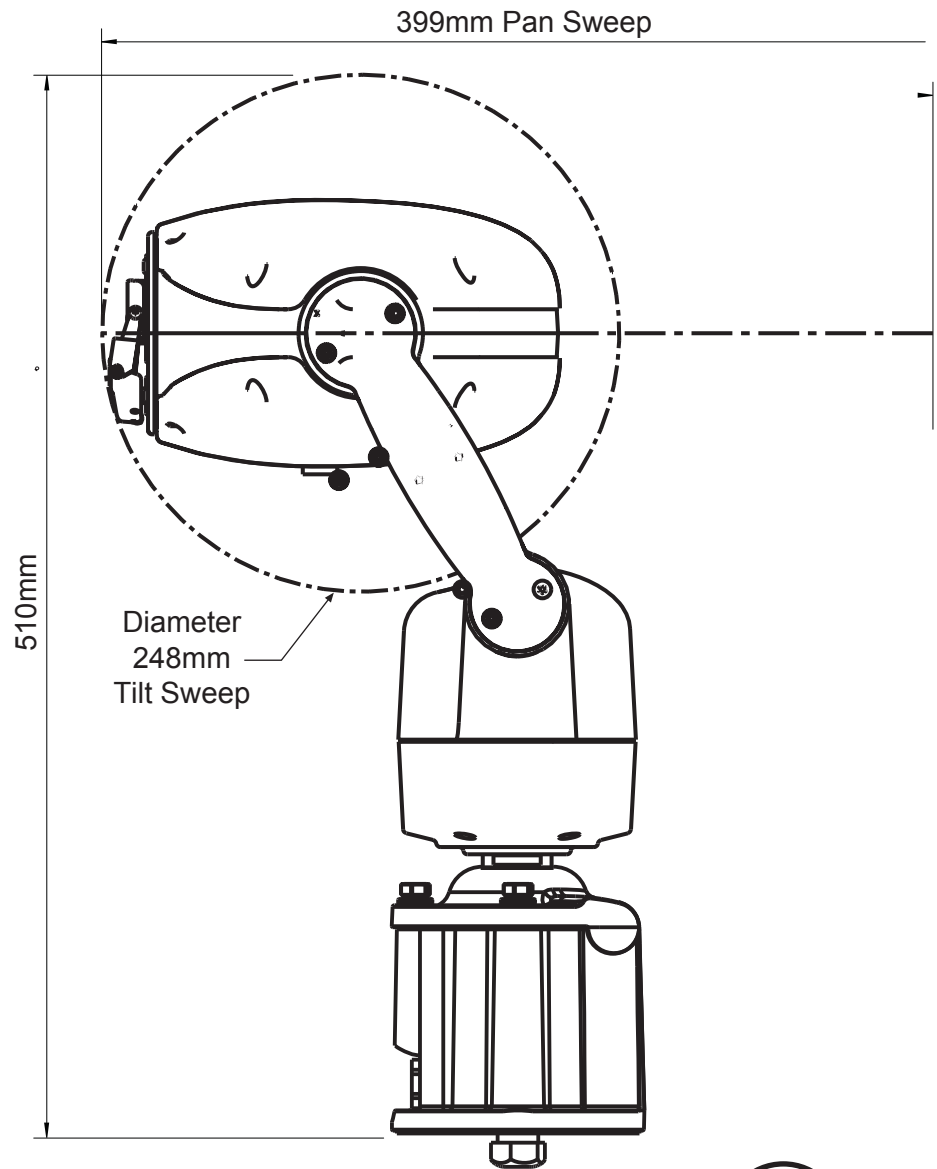

View on Front Face

View on Side Face

View on Bottom Face

IndigoVision

HD Interceptor PTZ
Camera with
Hinge Mount

Product Codes:
511768; 511770