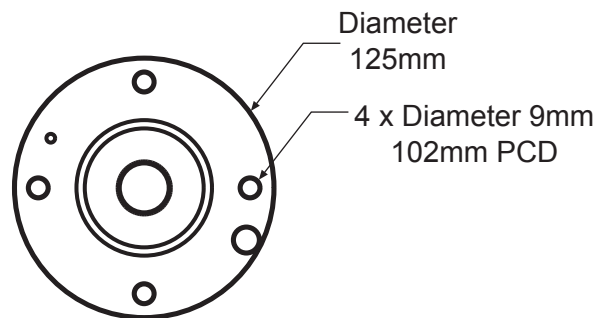

View on Front Face

View on Side Face

View on Bottom Face

IndigoVision

HD Interceptor PTZ
Camera with
Hinge Mount

Product Codes:
511768; 511770