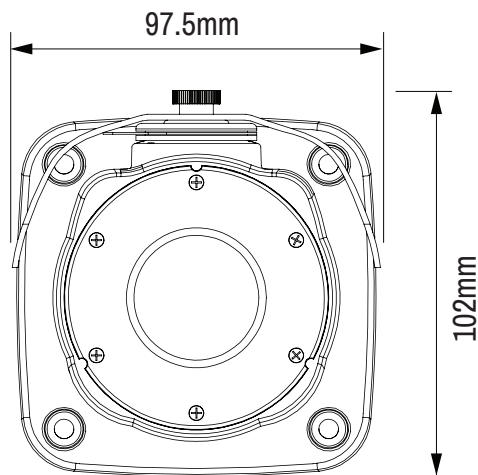

# HD Ultra X Bullet Camera (Standard)

Metric

View on Side Face

View on Front Face