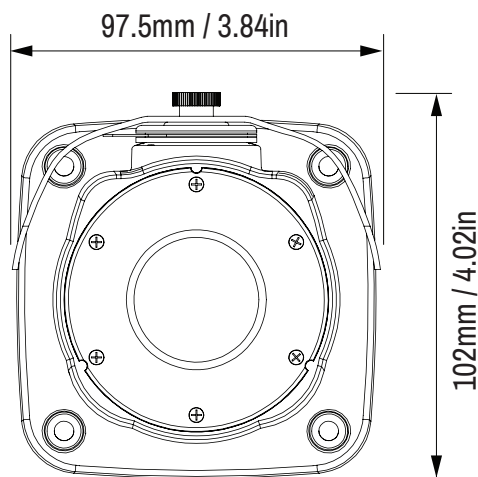

# HD Ultra X Bullet Camera (Standard)

Imperial

View on Side Face

View on Front Face