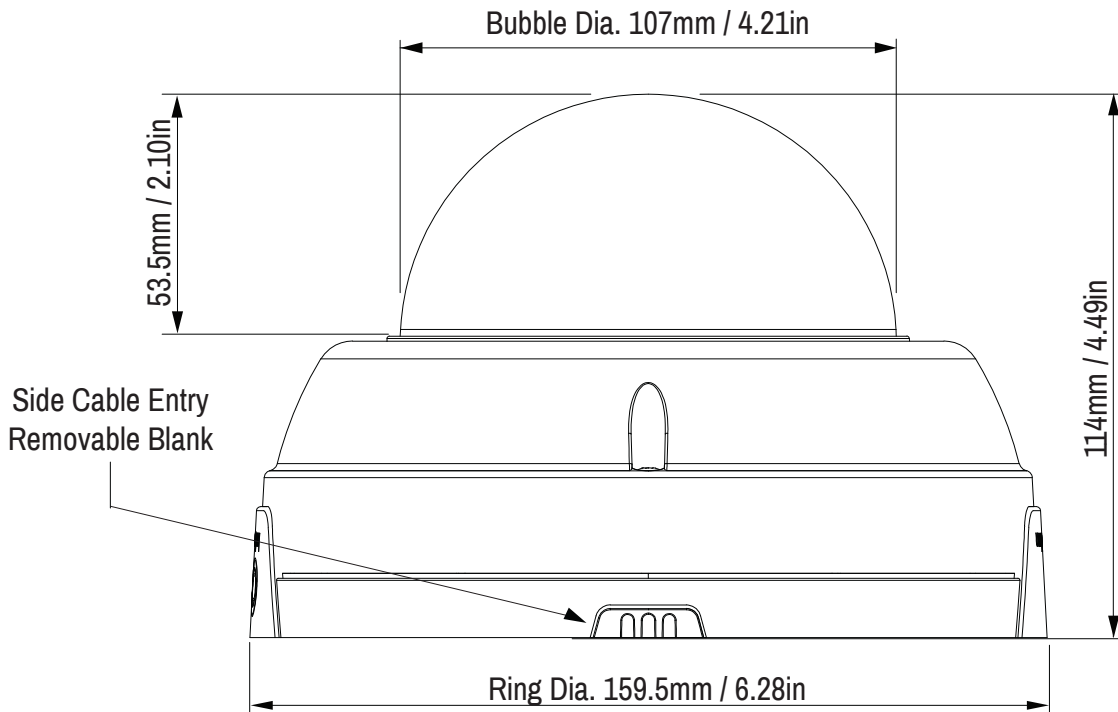

HD Ultra X Minidome Internal Camera

Imperial

Mounting Plate

View on Side Face