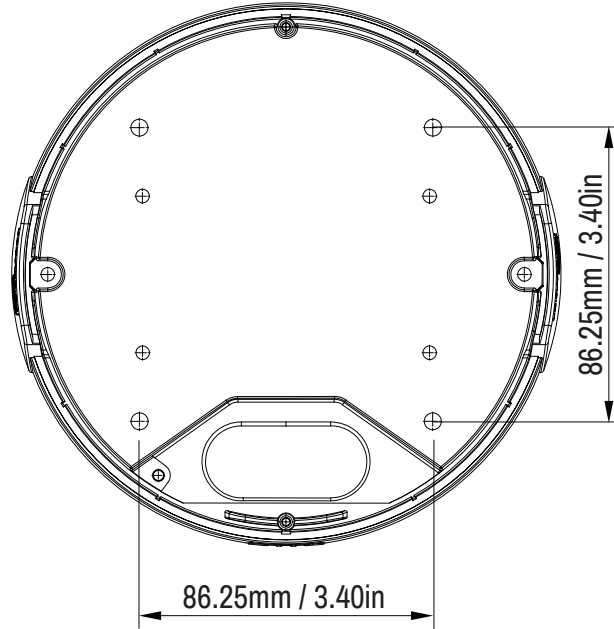

HD Ultra X Minidome Internal Camera

Imperial

Mounting Plate

View on Side Face