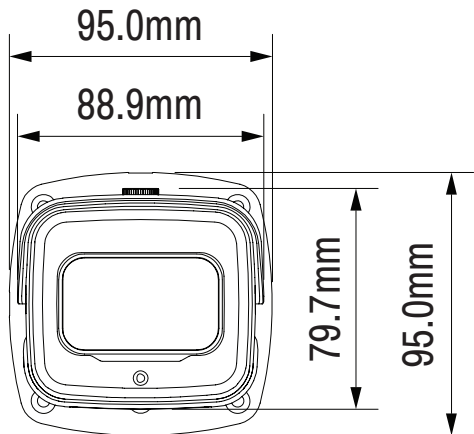

# HD Ultra Bullet Camera (Telephoto)

Metric

View on Side Face

View on Front Face

Hole Mounting Pattern