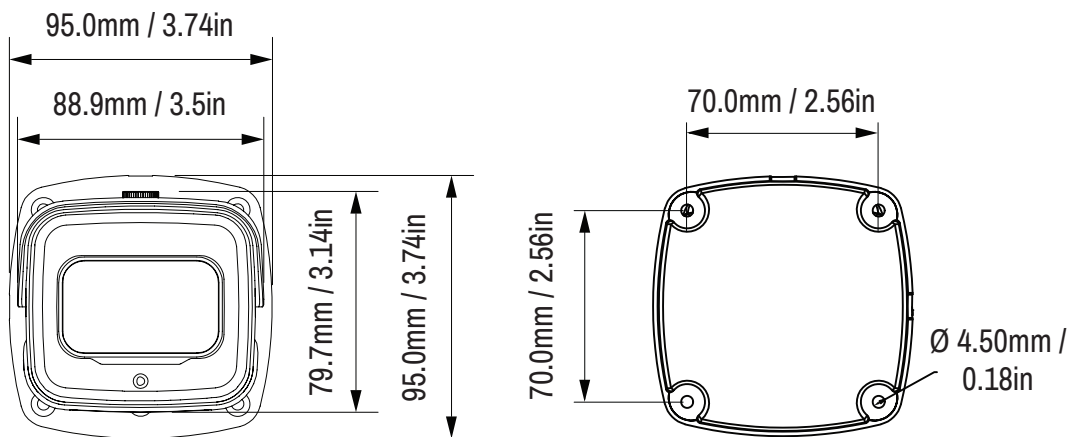

HD Ultra Bullet Camera (Telephoto)

Imperial

View on Side Face

View on Front Face

Hole Mounting Pattern