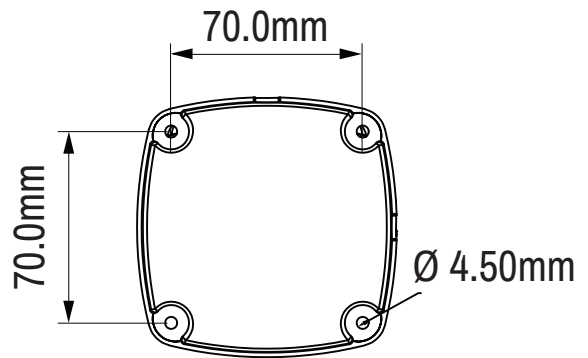

HD Ultra Bullet Camera (Standard)

Metric

View on Side Face

View on Front Face

Hole Mounting Pattern