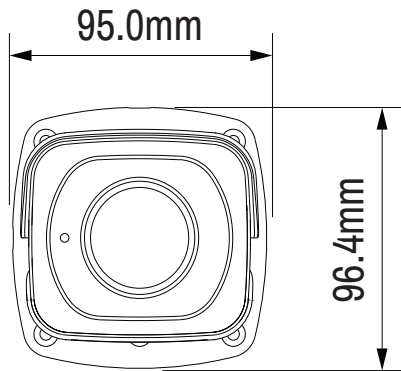

HD Ultra Bullet Camera (Standard)

Metric

View on Side Face

View on Front Face

Hole Mounting Pattern