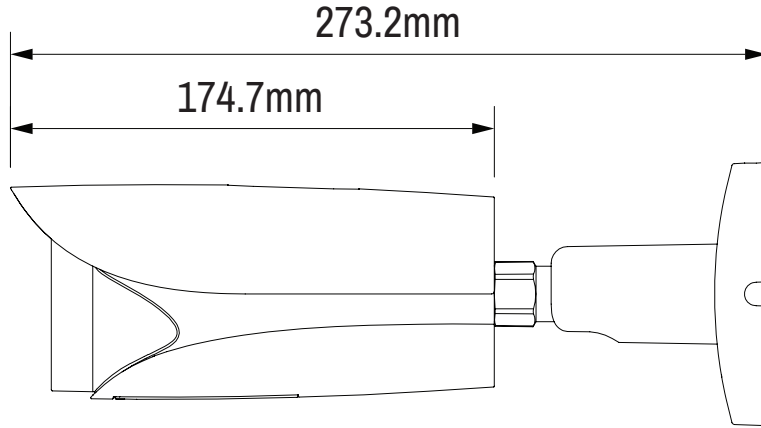

HD Ultra Bullet Camera (Standard)

Metric

View on Side Face

View on Front Face

Hole Mounting Pattern