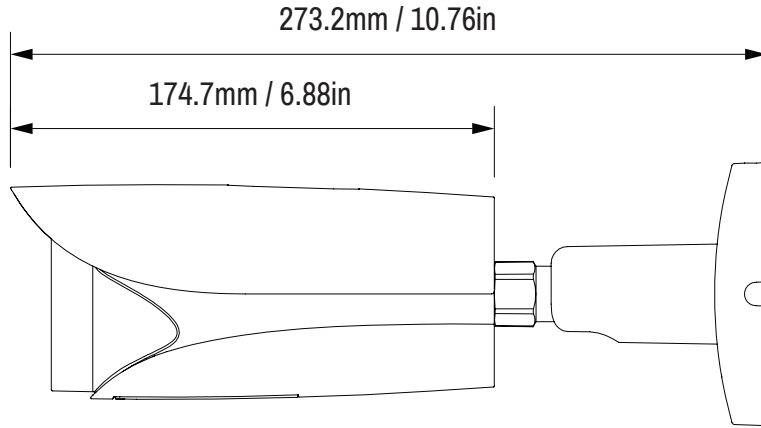

HD Ultra Bullet Camera (Standard)

Imperial

View on Side Face

View on Front Face

Hole Mounting Pattern