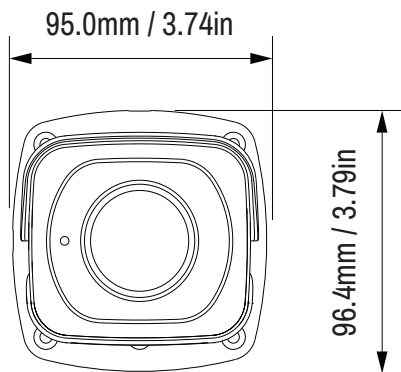

HD Ultra Bullet Camera (Standard)

Imperial

View on Side Face

View on Front Face

Hole Mounting Pattern