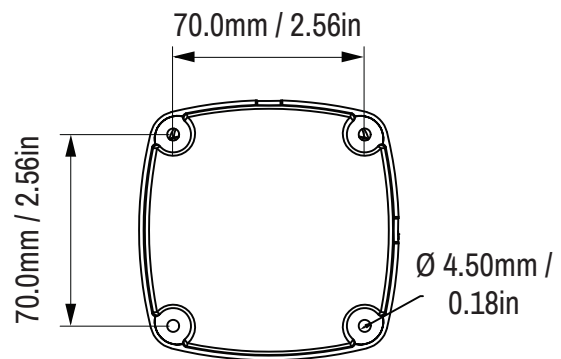

HD Ultra Bullet Camera (Standard)

Imperial

View on Side Face

View on Front Face

Hole Mounting Pattern