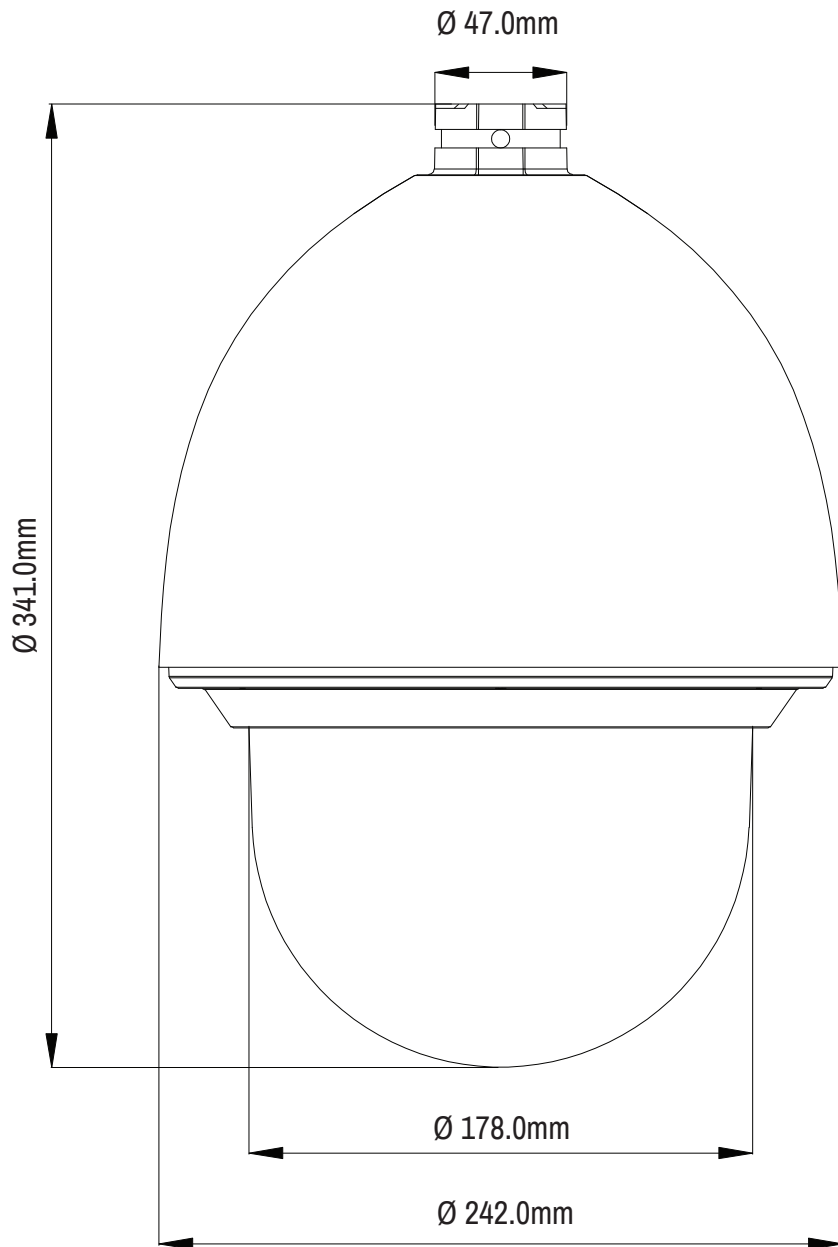

HD Ultra Pendant PTZ Camera

Metric

View on Side Face