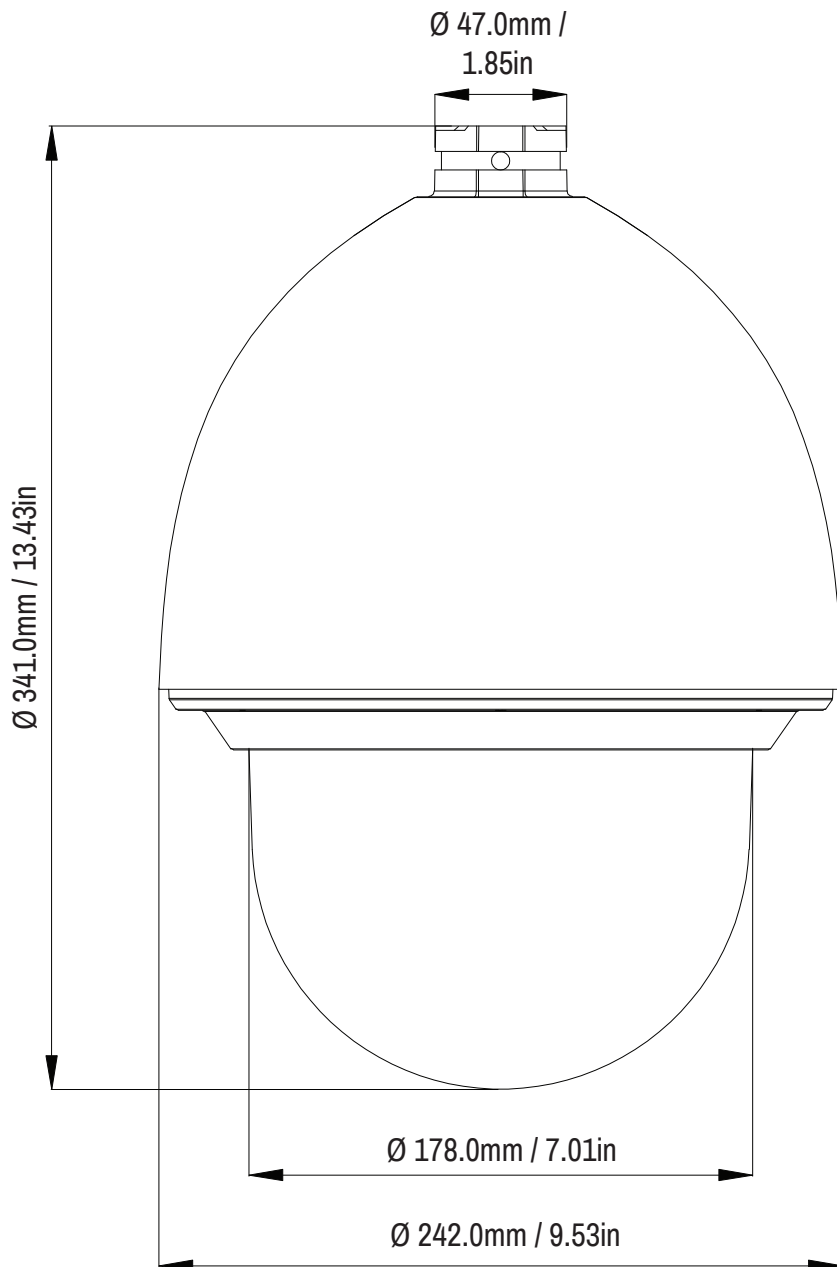

# HD Ultra Pendant PTZ Camera

Imperial

View on Side Face