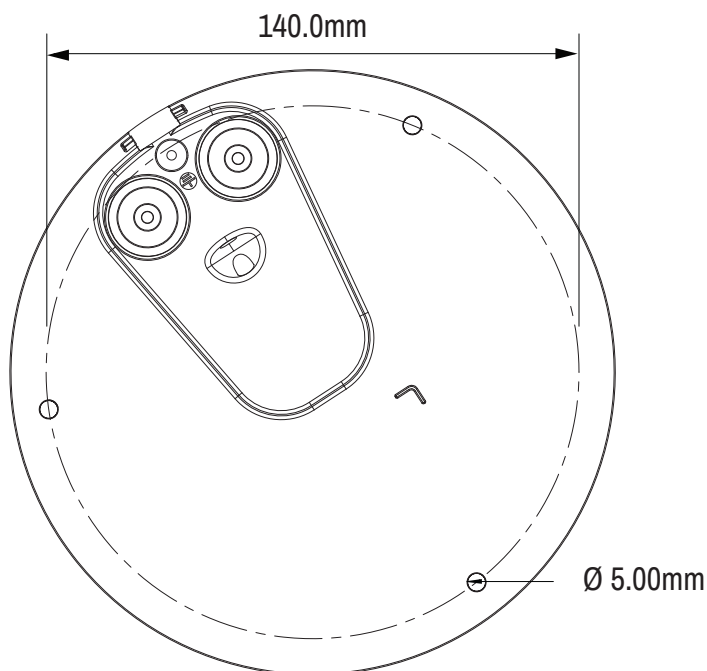

# HD Ultra Minidome Camera

Metric

View on Side Face

View on Base