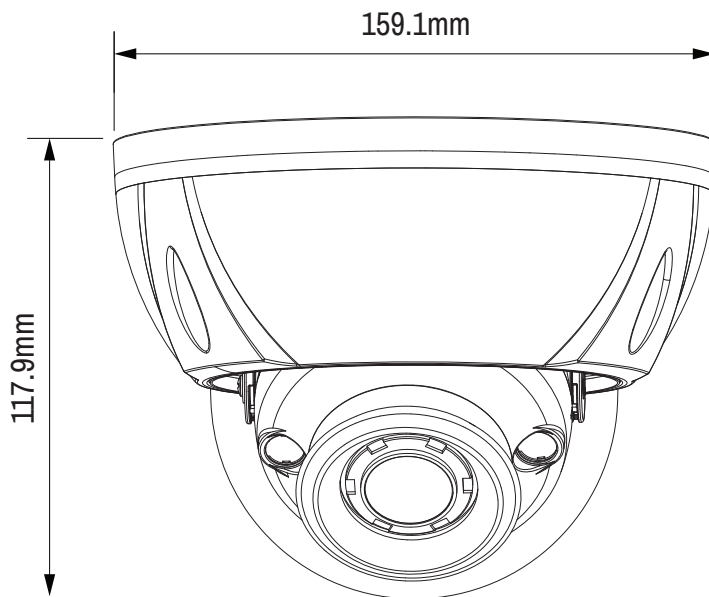

# HD Ultra Minidome Camera

Metric

View on Side Face

View on Base