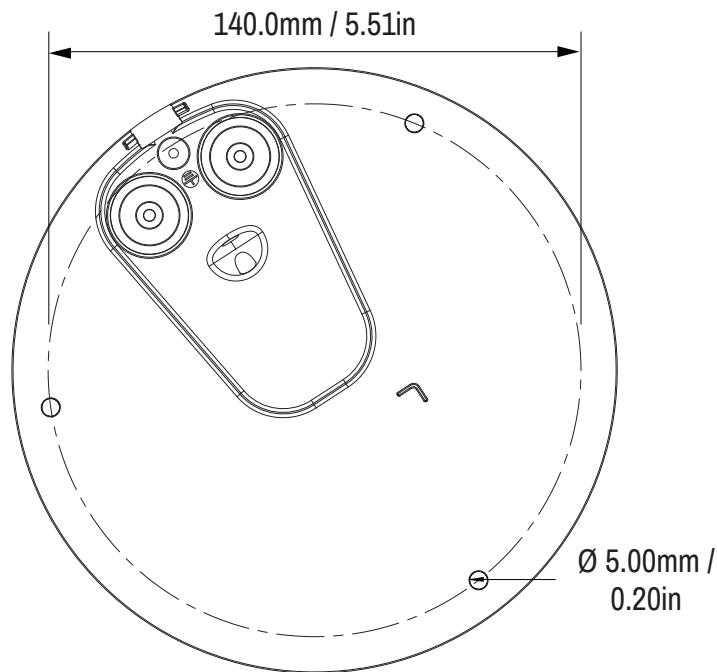

HD Ultra Minidome Camera

Imperial

View on Side Face

View on Base