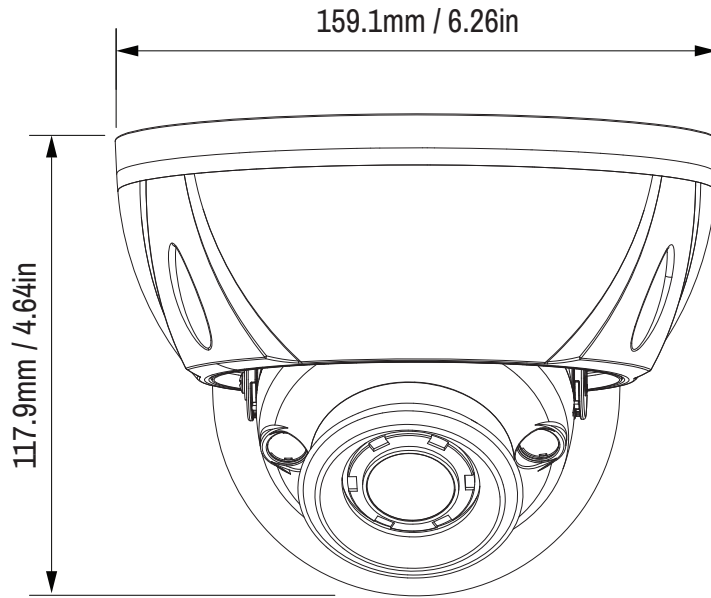

HD Ultra Minidome Camera

Imperial

View on Side Face

View on Base