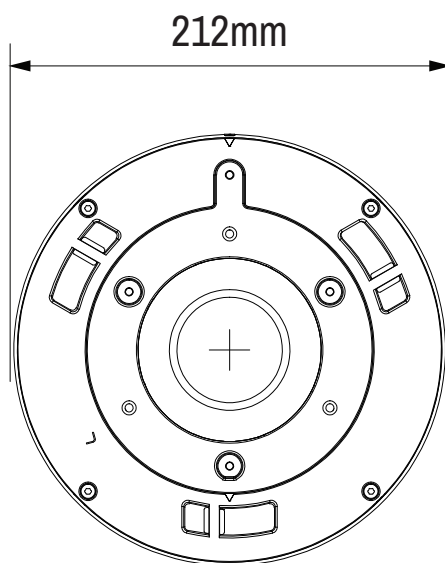

BX720 8MP Panoramic Dome Camera

Metric

View on Side Face

View on Top Face