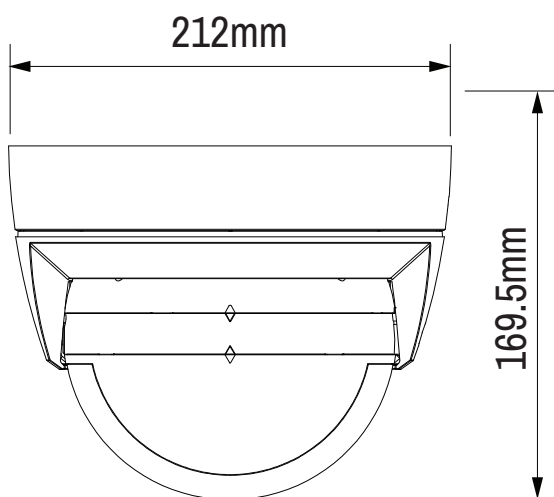

BX720 8MP Panoramic Dome Camera

Metric

View on Side Face

View on Top Face