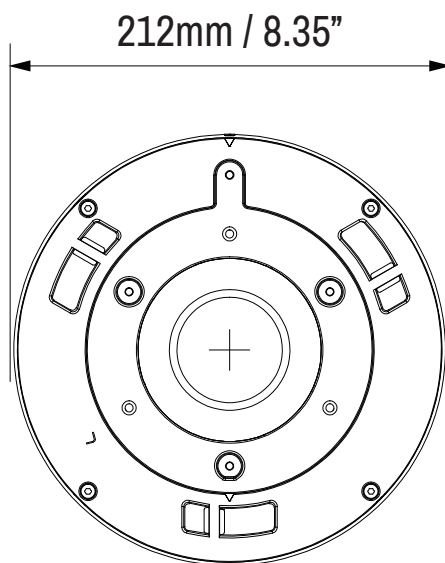

BX720 8MP Panoramic Dome Camera

Imperial

View on Side Face

View on Top Face