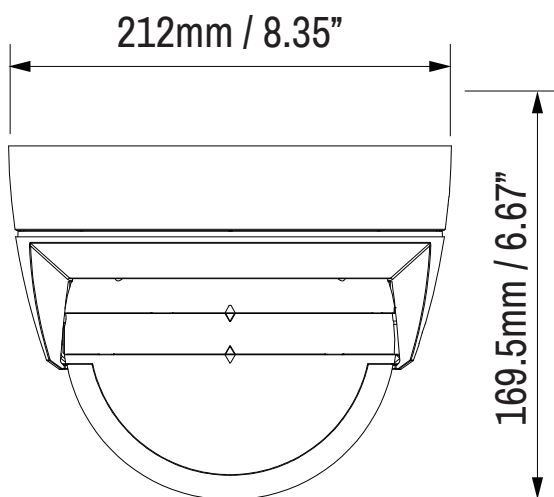

BX720 8MP Panoramic Dome Camera

Imperial

View on Side Face

View on Top Face