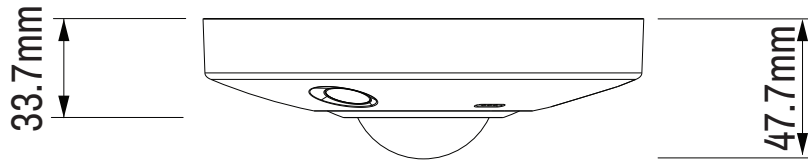

BX720 6MP & 12MP Fisheye Camera

Metric

View on Top Face

View on Side Face