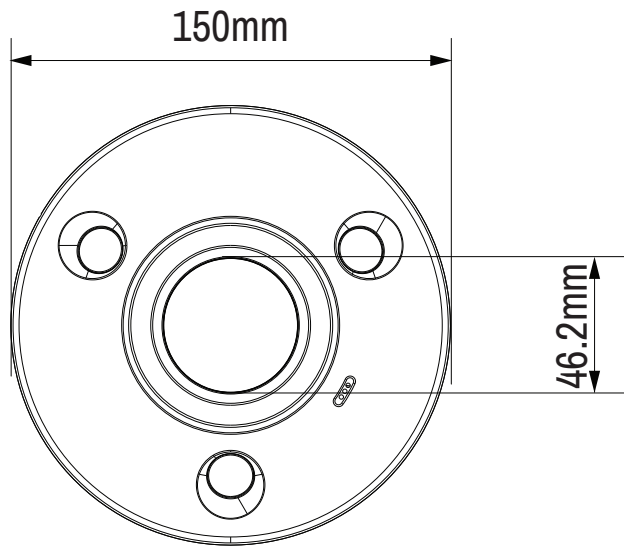

BX720 6MP & 12MP Fisheye Camera

Metric

View on Top Face

View on Side Face