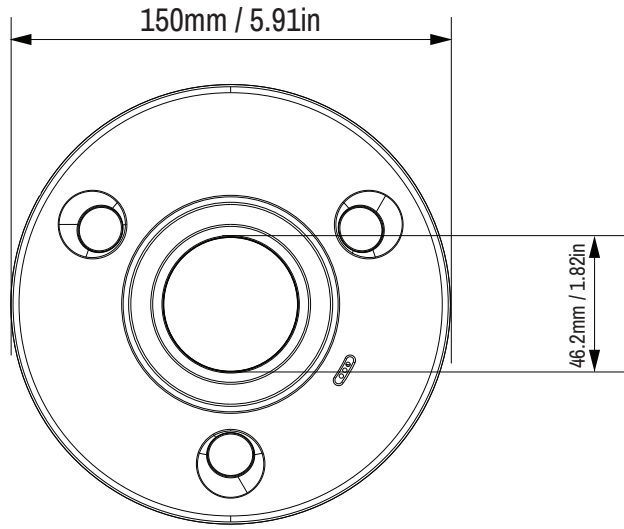

# BX720 6MP & 12MP Fisheye Camera

Imperial

View on Top Face

View on Side Face