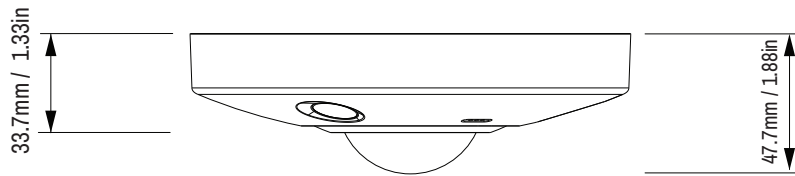

# BX720 6MP & 12MP Fisheye Camera

Imperial

View on Top Face

View on Side Face