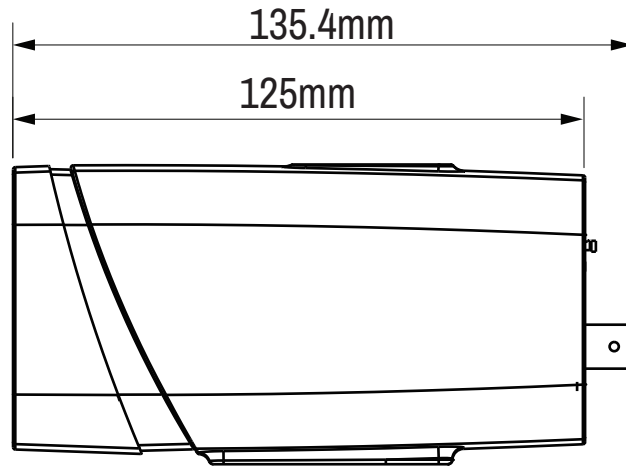

# BX630 HD Fixed Camera

Metric

View on Side Face

View on Front Face