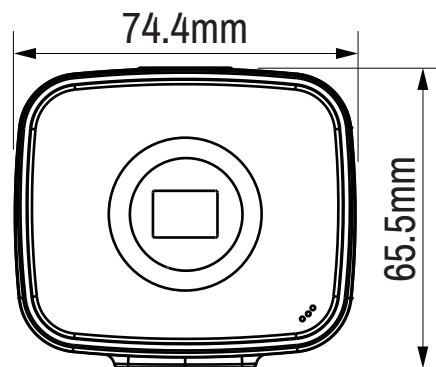

# BX630 HD Fixed Camera

Metric

View on Side Face

View on Front Face