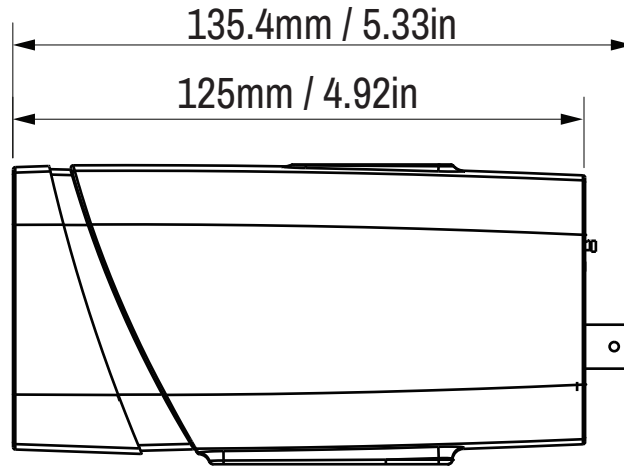

BX630 HD Fixed Camera

Imperial

View on Side Face

View on Front Face