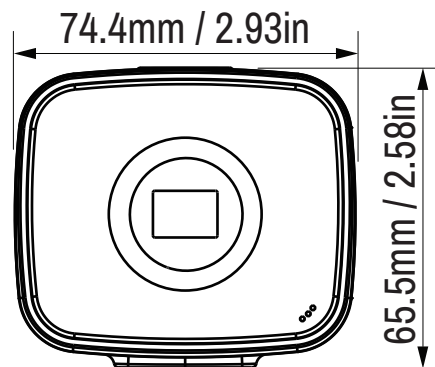

BX630 HD Fixed Camera

Imperial

View on Side Face

View on Front Face