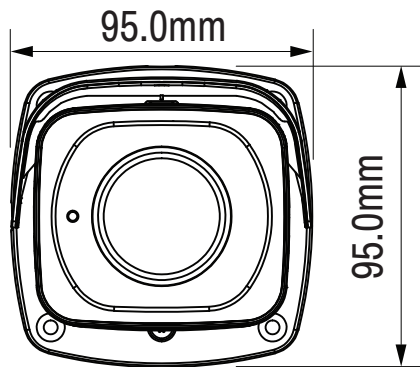

# BX630 HD Bullet Camera

Metric

View on Side Face

View on Front Face

Hole Mounting Pattern