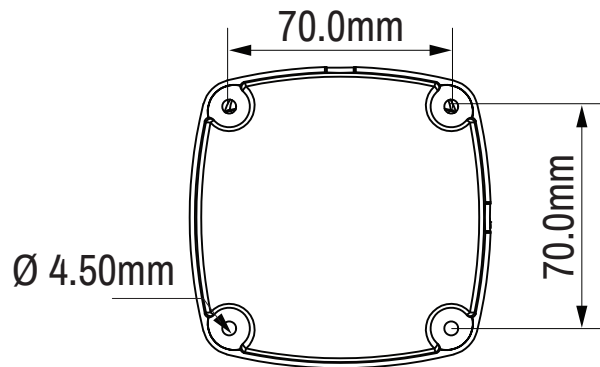

# BX630 HD Bullet Camera

Metric

View on Side Face

View on Front Face

Hole Mounting Pattern