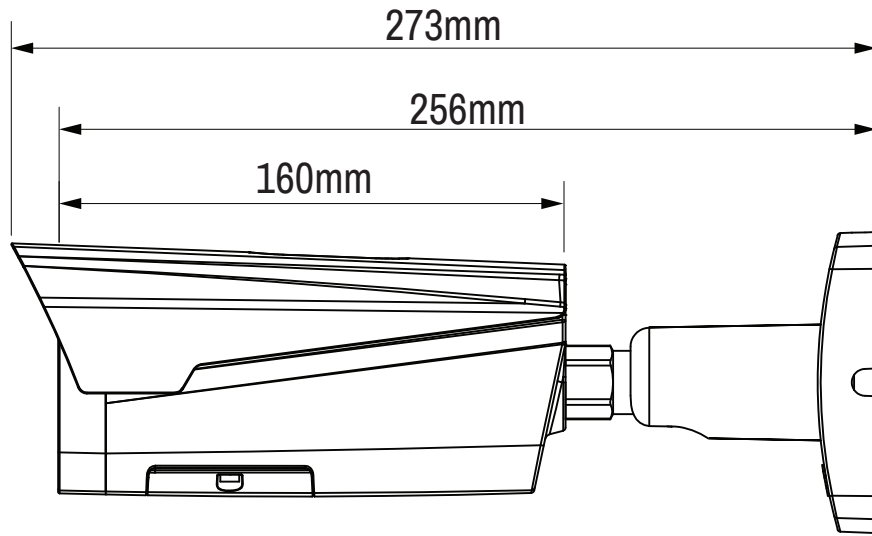

# BX630 HD Bullet Camera

Metric

View on Side Face

View on Front Face

Hole Mounting Pattern