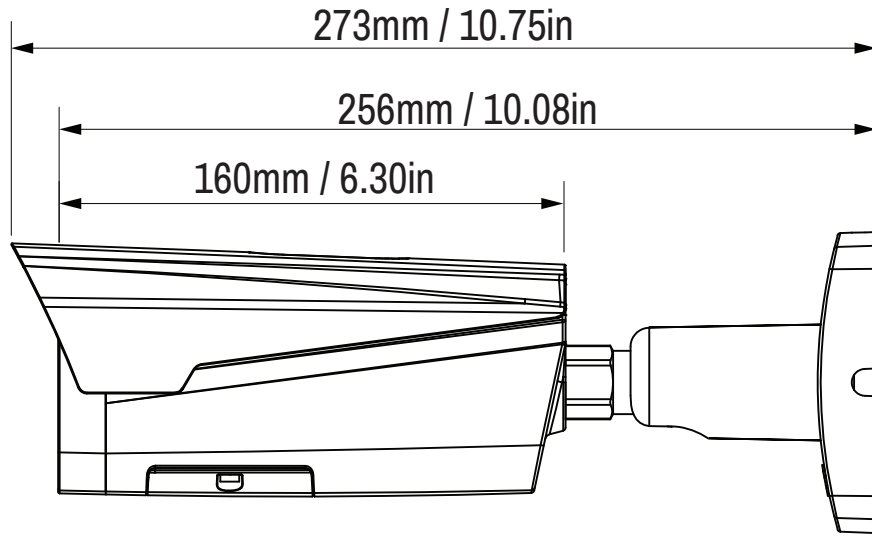

BX630 HD Bullet Camera

Imperial

View on Side Face

View on Front Face

Hole Mounting Pattern