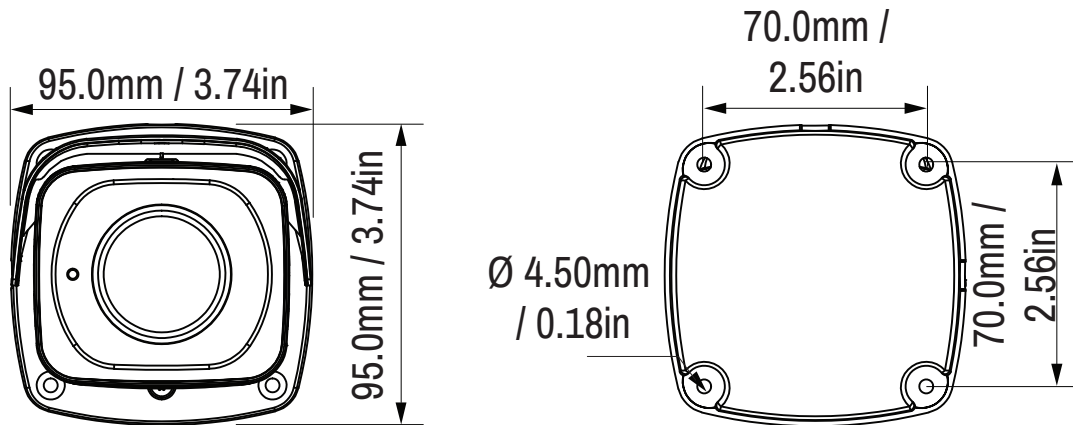

BX630 HD Bullet Camera

Imperial

View on Side Face

View on Front Face

Hole Mounting Pattern