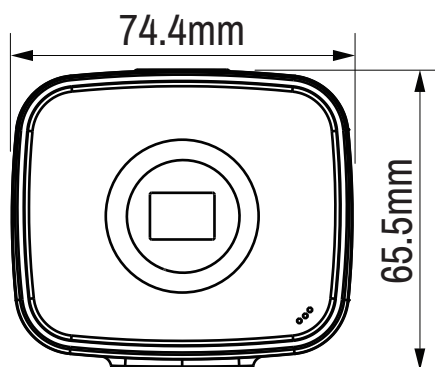

# BX620 4MP & 4K Fixed Camera

Metric

View on Side Face

View on Front Face