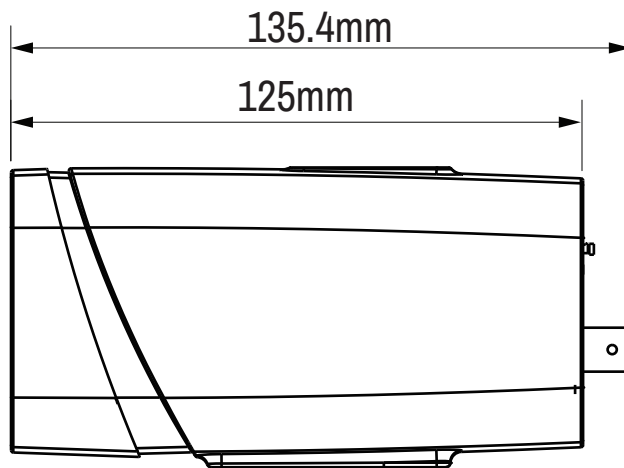

# BX620 4MP & 4K Fixed Camera

Metric

View on Side Face

View on Front Face