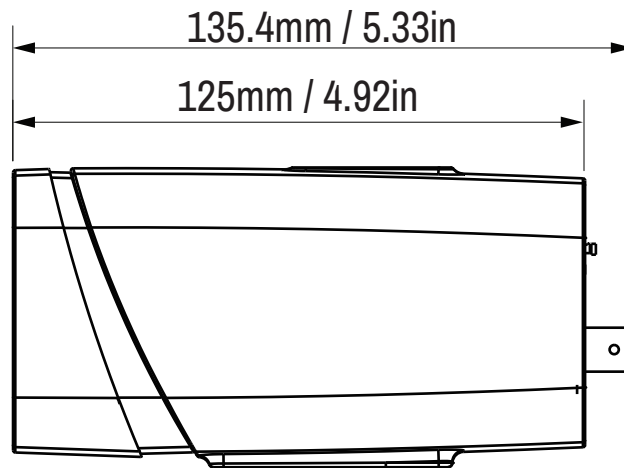

BX620 4MP & 4K Fixed Camera

Imperial

View on Side Face

View on Front Face