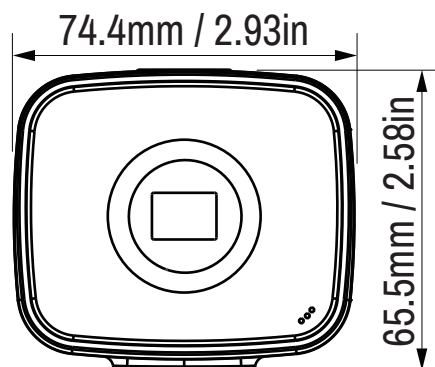

BX620 4MP & 4K Fixed Camera

Imperial

View on Side Face

View on Front Face