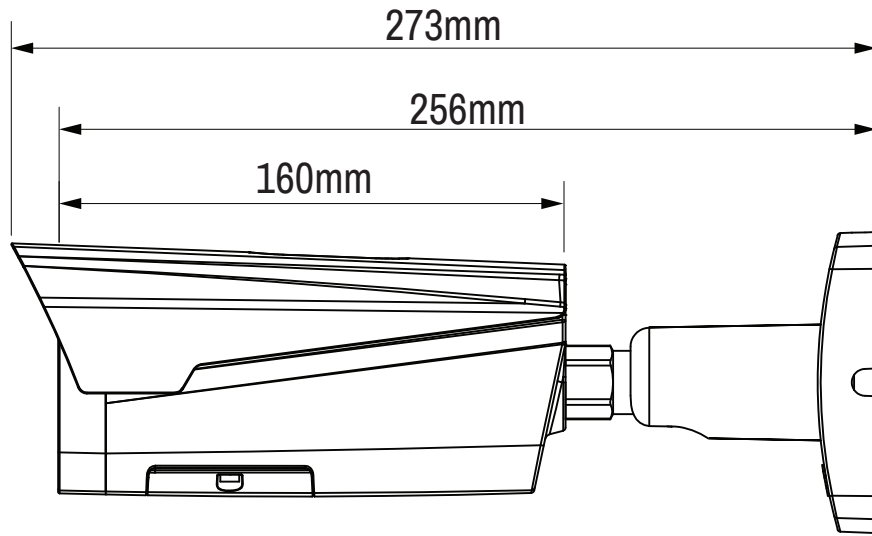

# BX620 4MP & 4K Bullet Camera

Metric

View on Side Face

View on Front Face

Hole Mounting Pattern