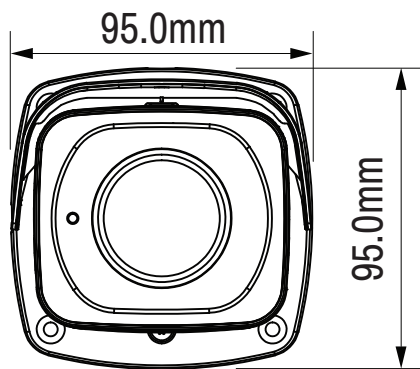

# BX620 4MP & 4K Bullet Camera

Metric

View on Side Face

View on Front Face

Hole Mounting Pattern