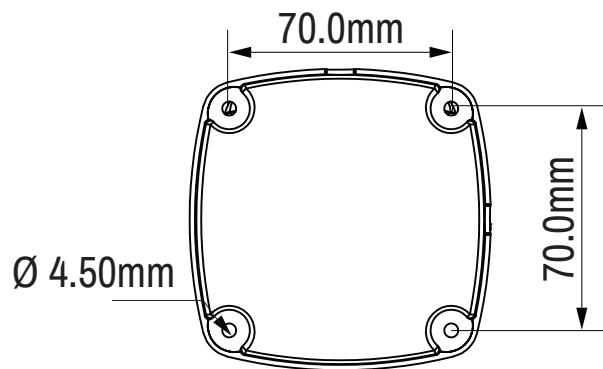

# BX620 4MP & 4K Bullet Camera

Metric

View on Side Face

View on Front Face

Hole Mounting Pattern