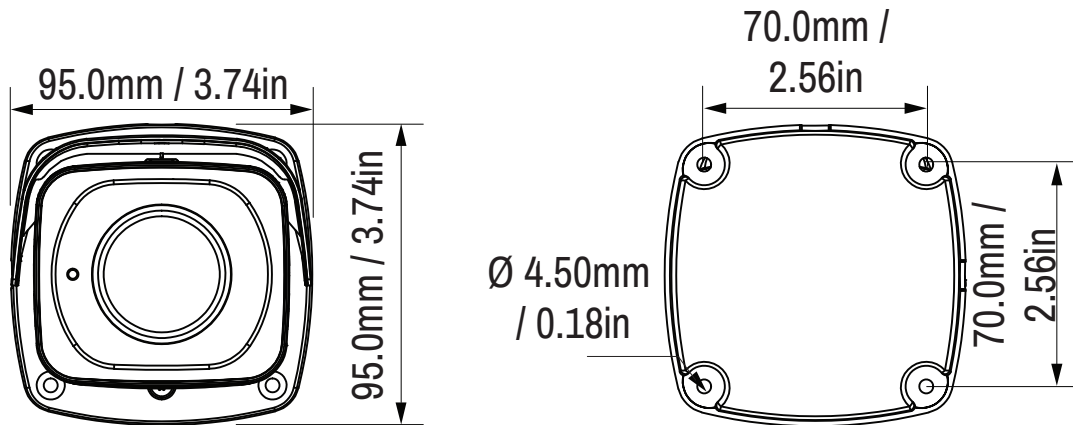

BX620 4MP & 4K Bullet Camera

Imperial

View on Side Face

View on Front Face

Hole Mounting Pattern