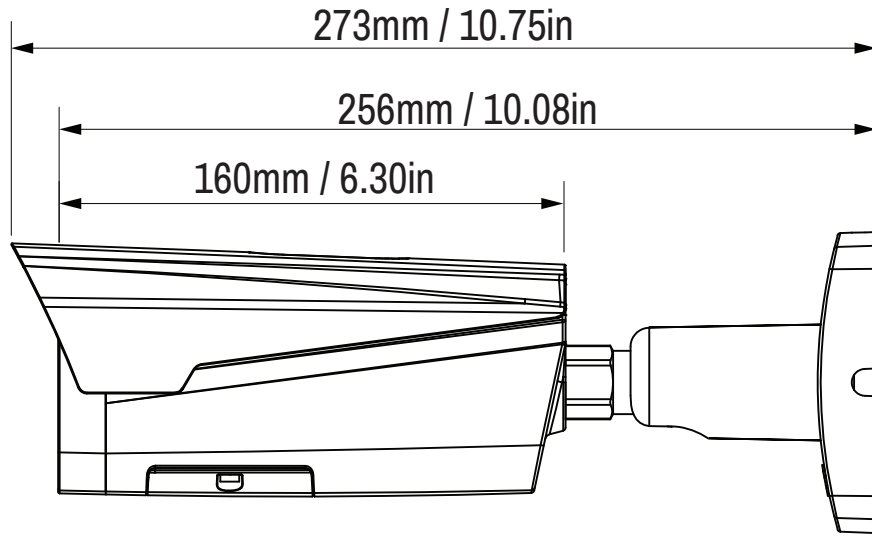

BX620 4MP & 4K Bullet Camera

Imperial

View on Side Face

View on Front Face

Hole Mounting Pattern