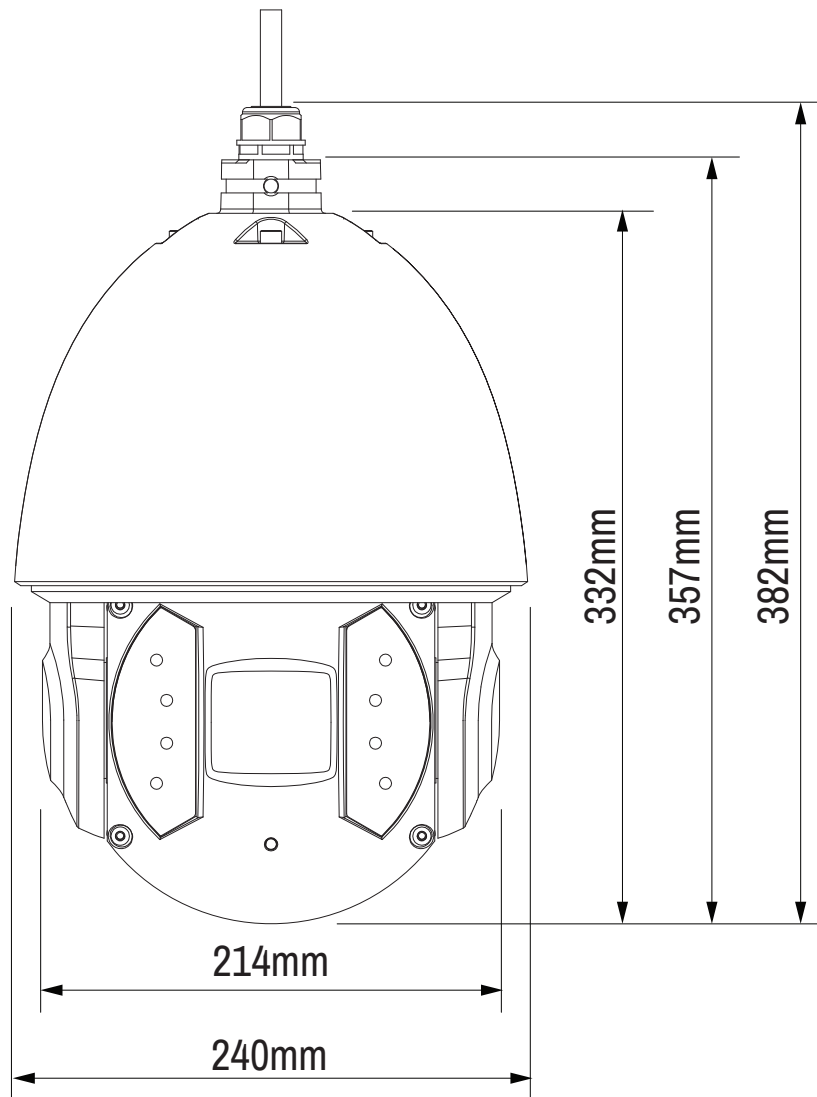

BX520 HD Adaptive IR PTZ Camera

Metric

View on Side Face