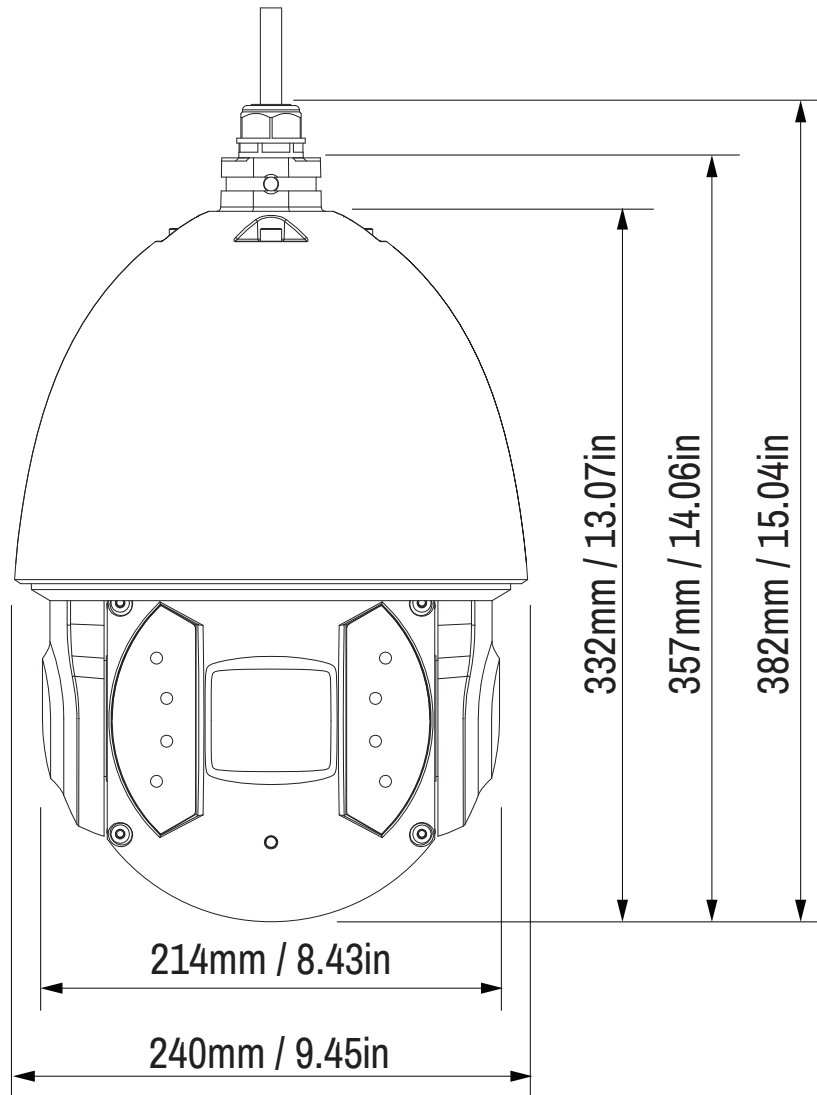

BX520 HD Adaptive IR PTZ Camera

Imperial

View on Side Face