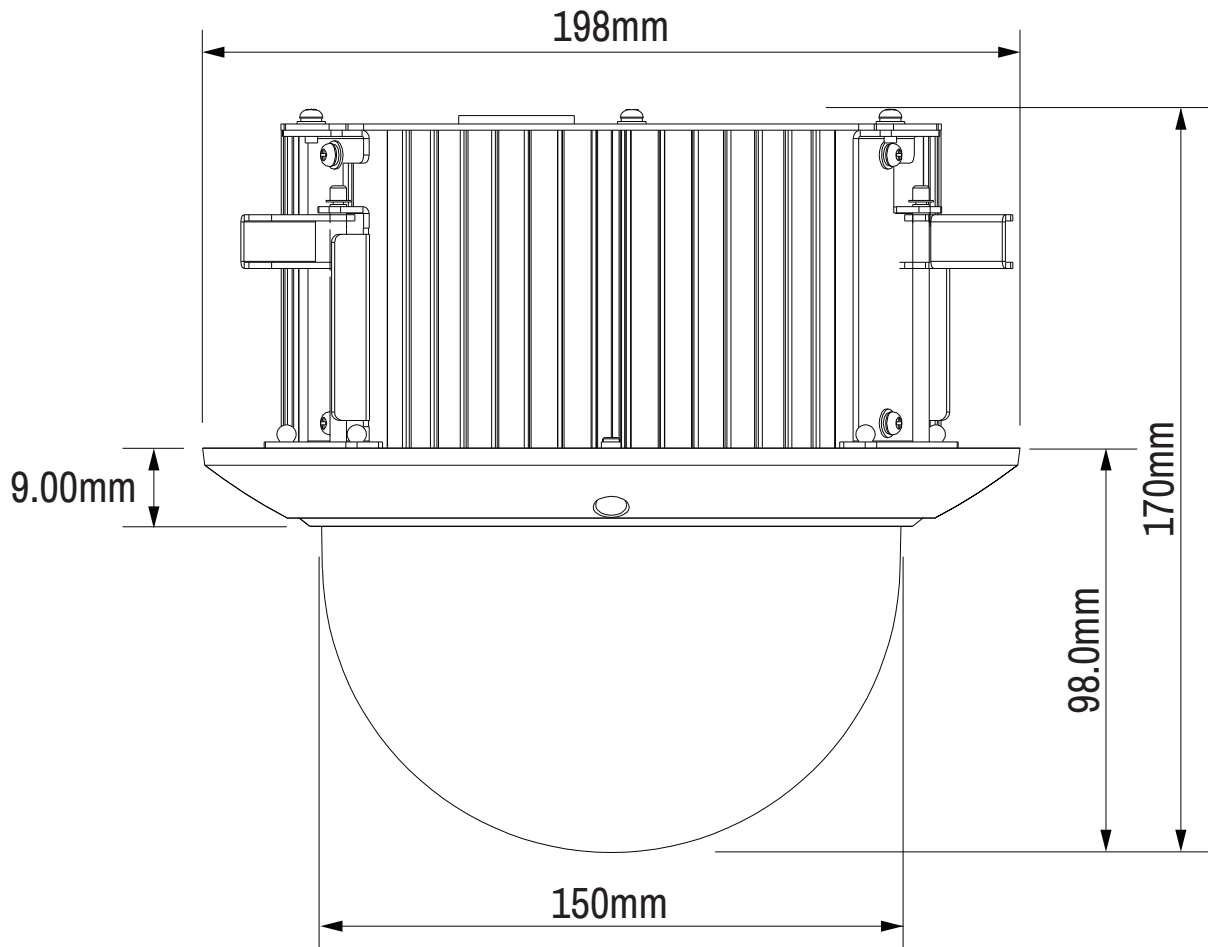

# BX520 HD & 4MP PTZ Dome Camera In-Ceiling

Metric

View on Side Face