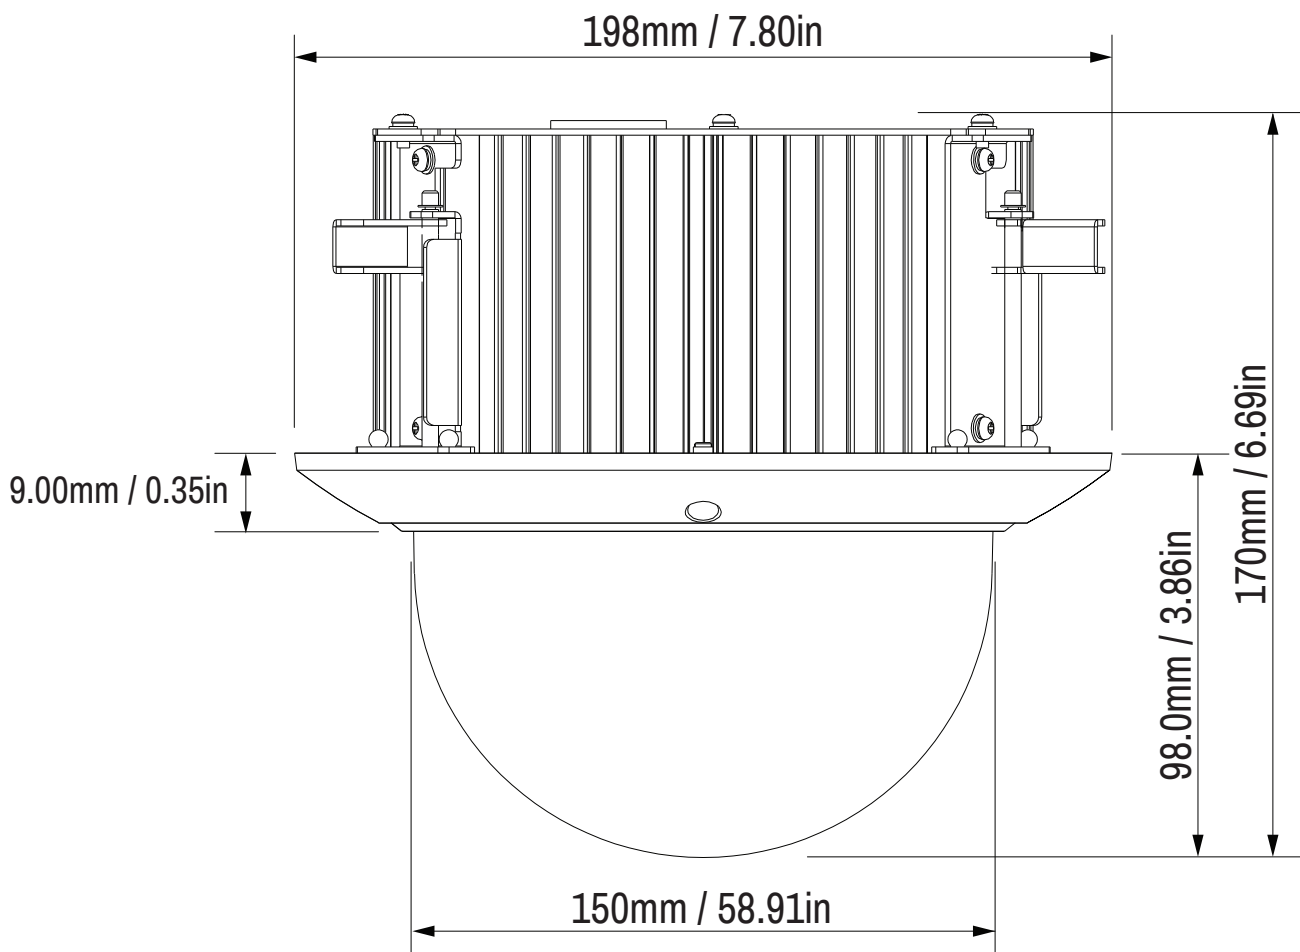

BX520 HD & 4MP PTZ Dome Camera In-Ceiling

Imperial

View on Side Face