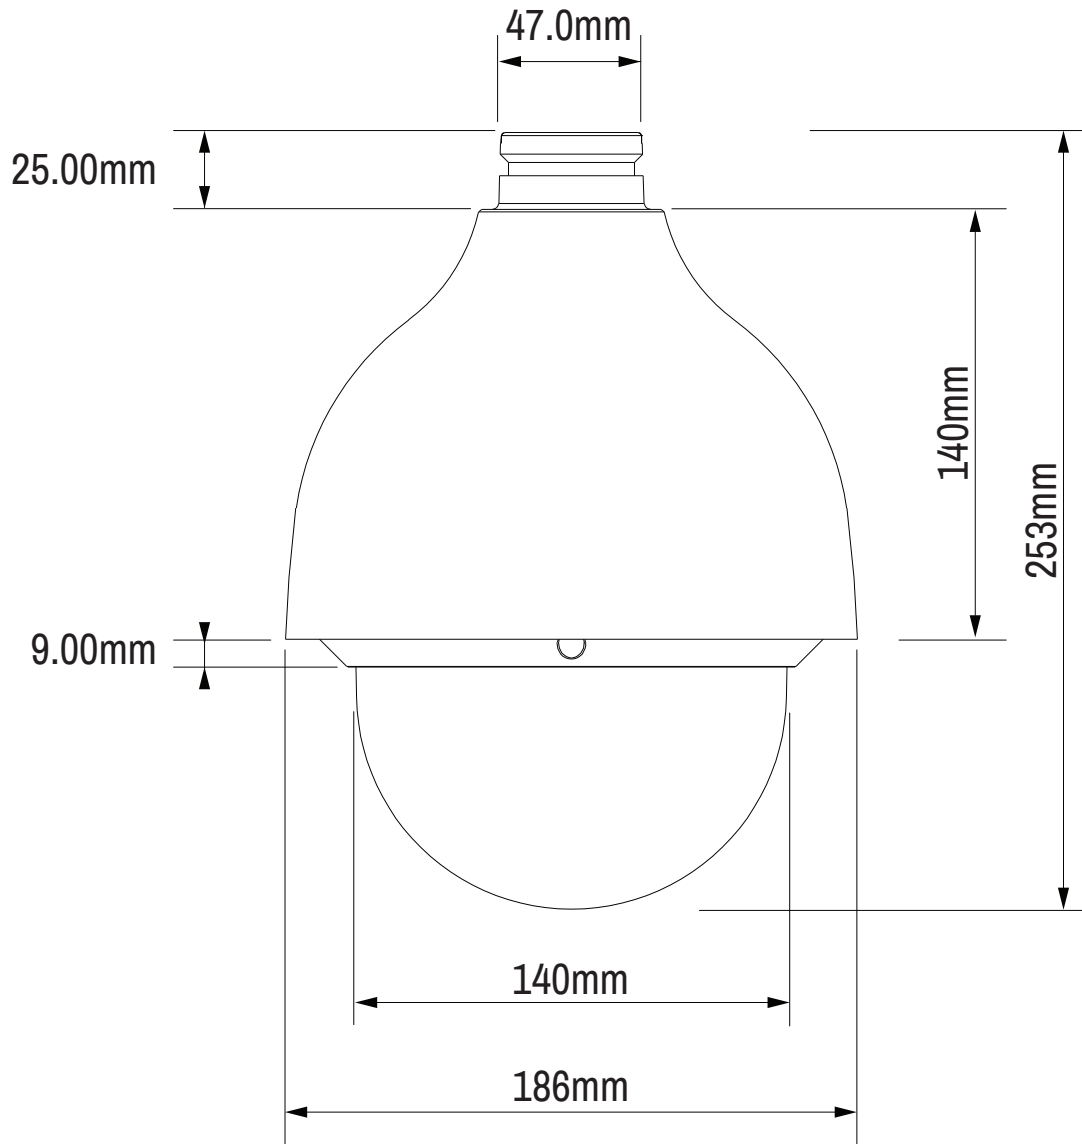

# BX520 HD & 4MP PTZ Dome Camera Environmental Vandal Resistant

Metric

View on Side Face