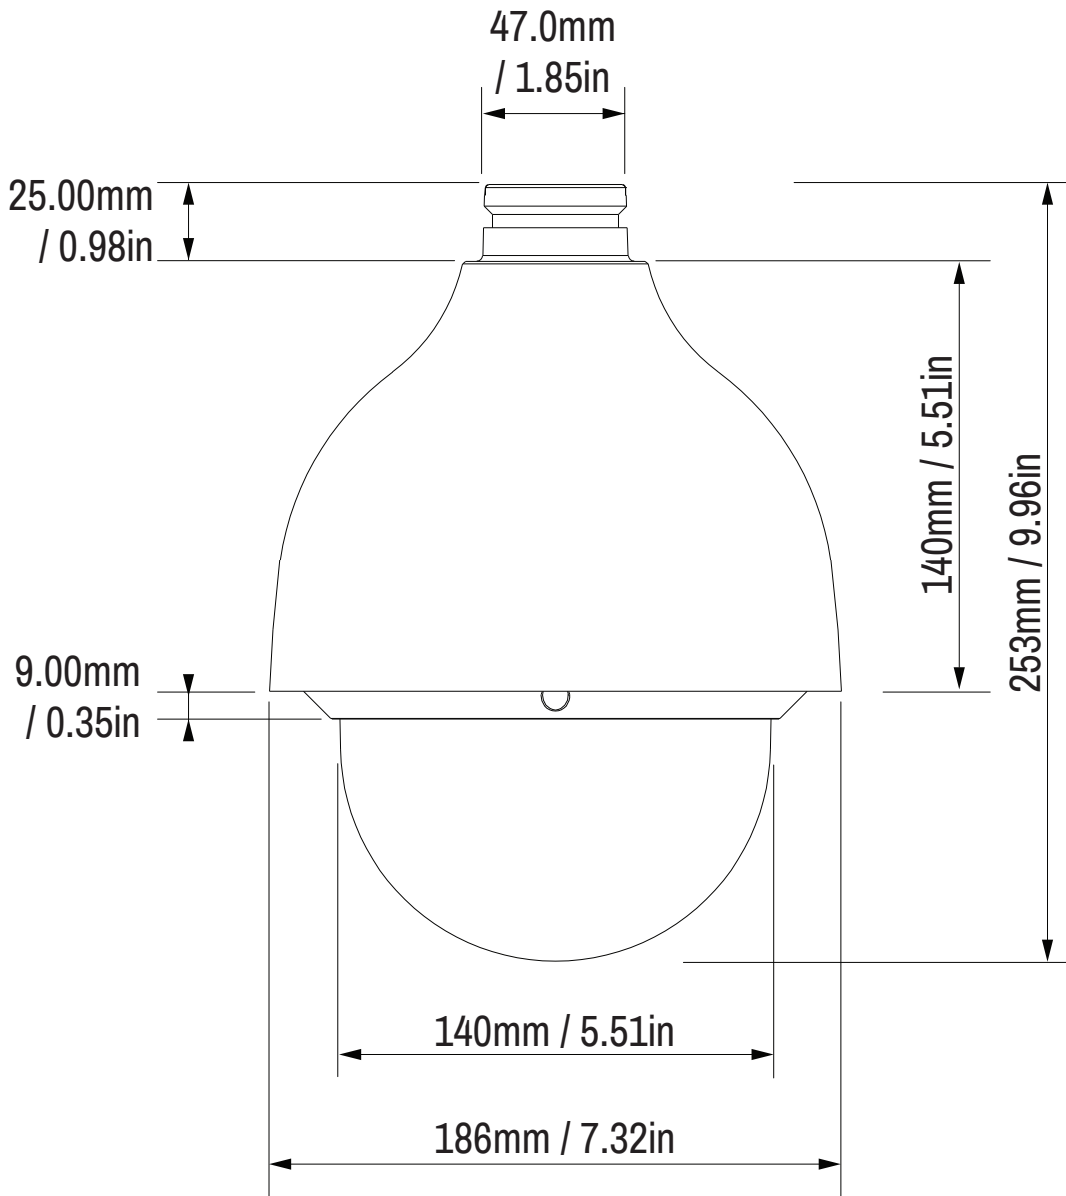

BX520 HD & 4MP PTZ Dome Camera Environmental Vandal Resistant

Imperial

View on Side Face