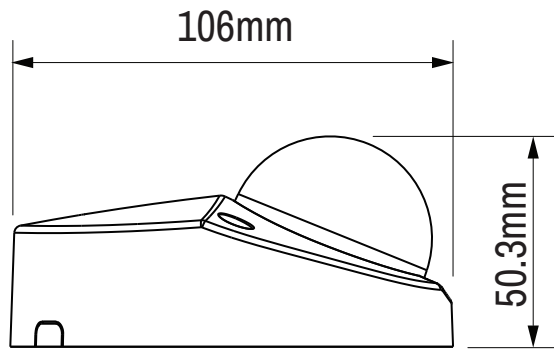

# BX430 4MP Microdome Camera Vandal Resistant

Metric

View on Side Face

Hole Mounting Pattern