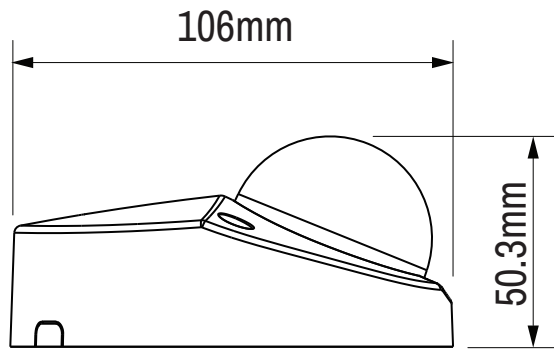

BX430 4MP Microdome Camera Vandal Resistant

Metric

View on Side Face

Hole Mounting Pattern