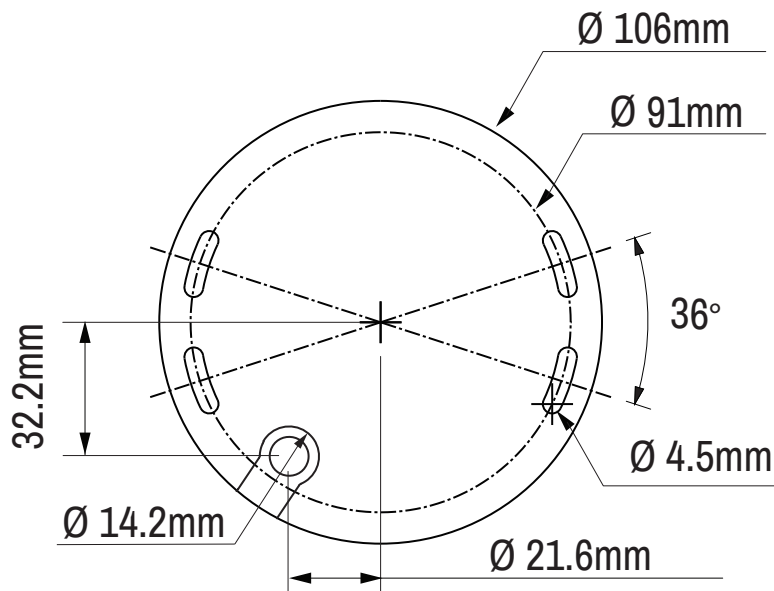

BX430 4MP Microdome Camera Vandal Resistant

Metric

View on Side Face

Hole Mounting Pattern