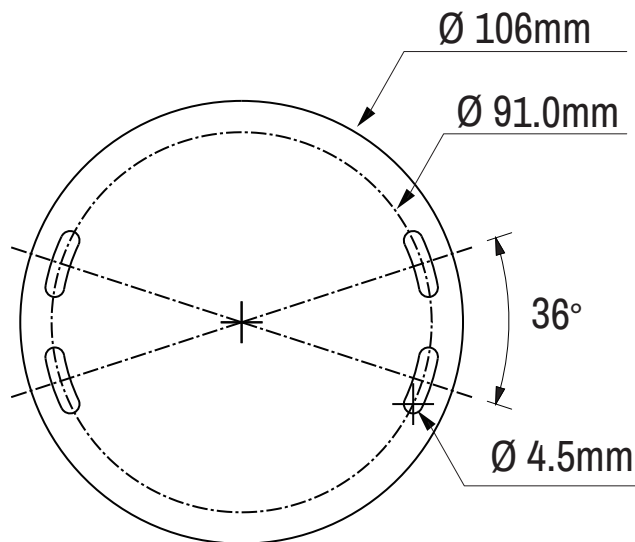

# BX430 4MP Microdome Camera Vandal Resistant

Metric

View on Side Face

Hole Mounting Pattern