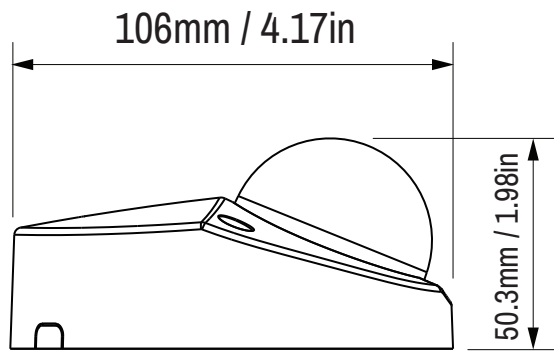

BX430 4MP Microdome Camera Vandal Resistant

Imperial

View on Side Face

Hole Mounting Pattern