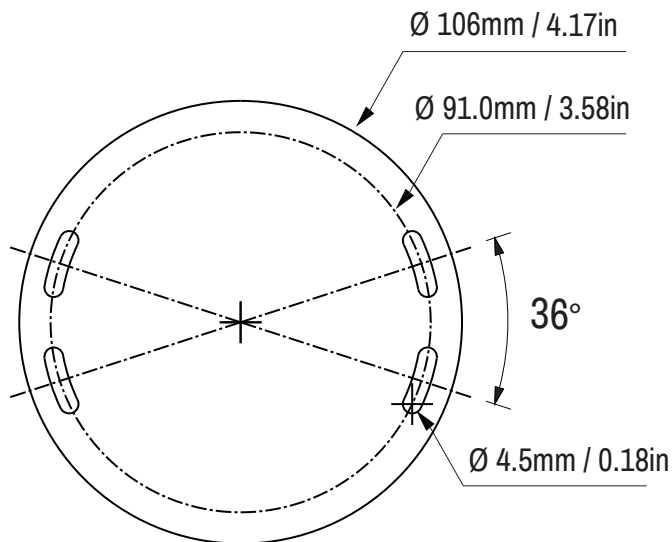

BX430 4MP Microdome Camera Vandal Resistant

Imperial

View on Side Face

Hole Mounting Pattern