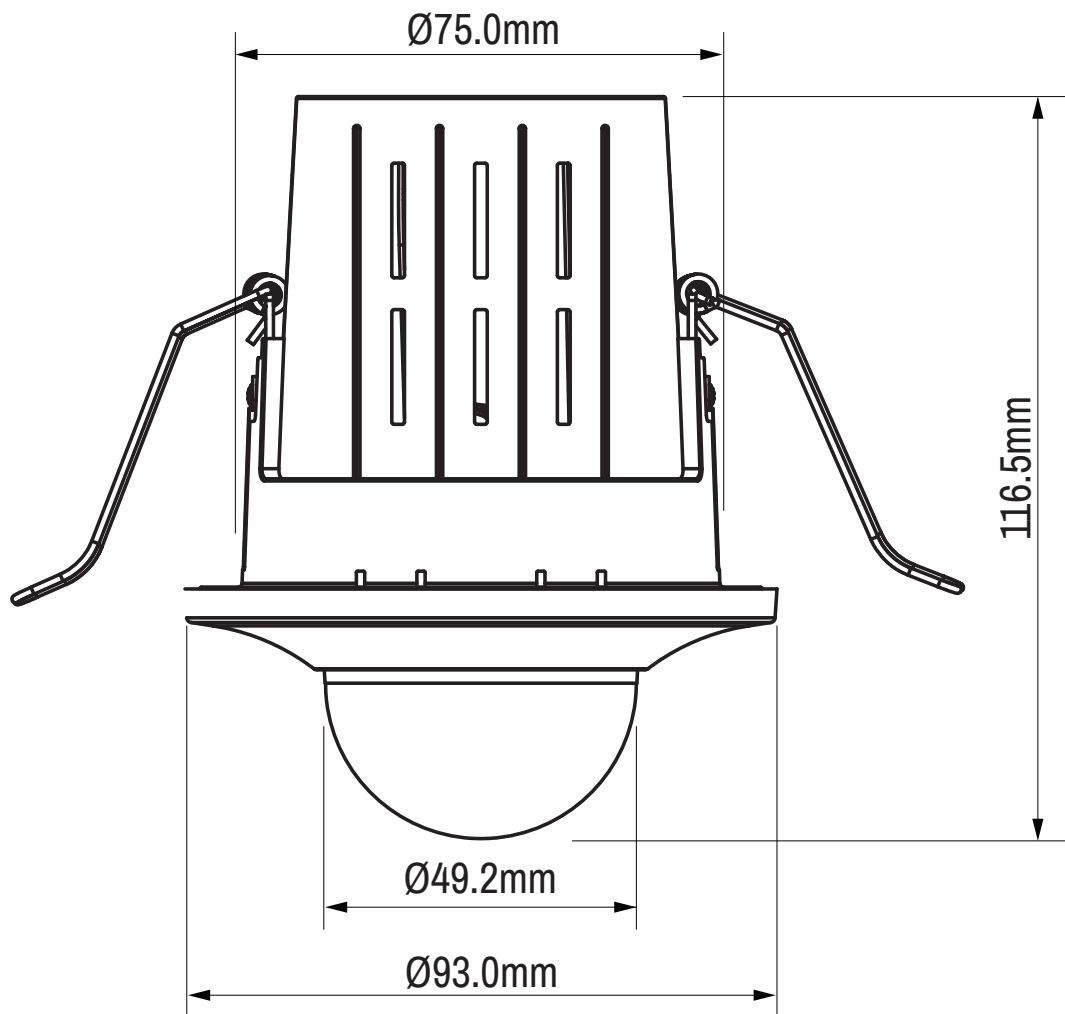

BX430 4MP Microdome Camera In-Ceiling

Metric

View on Side Face