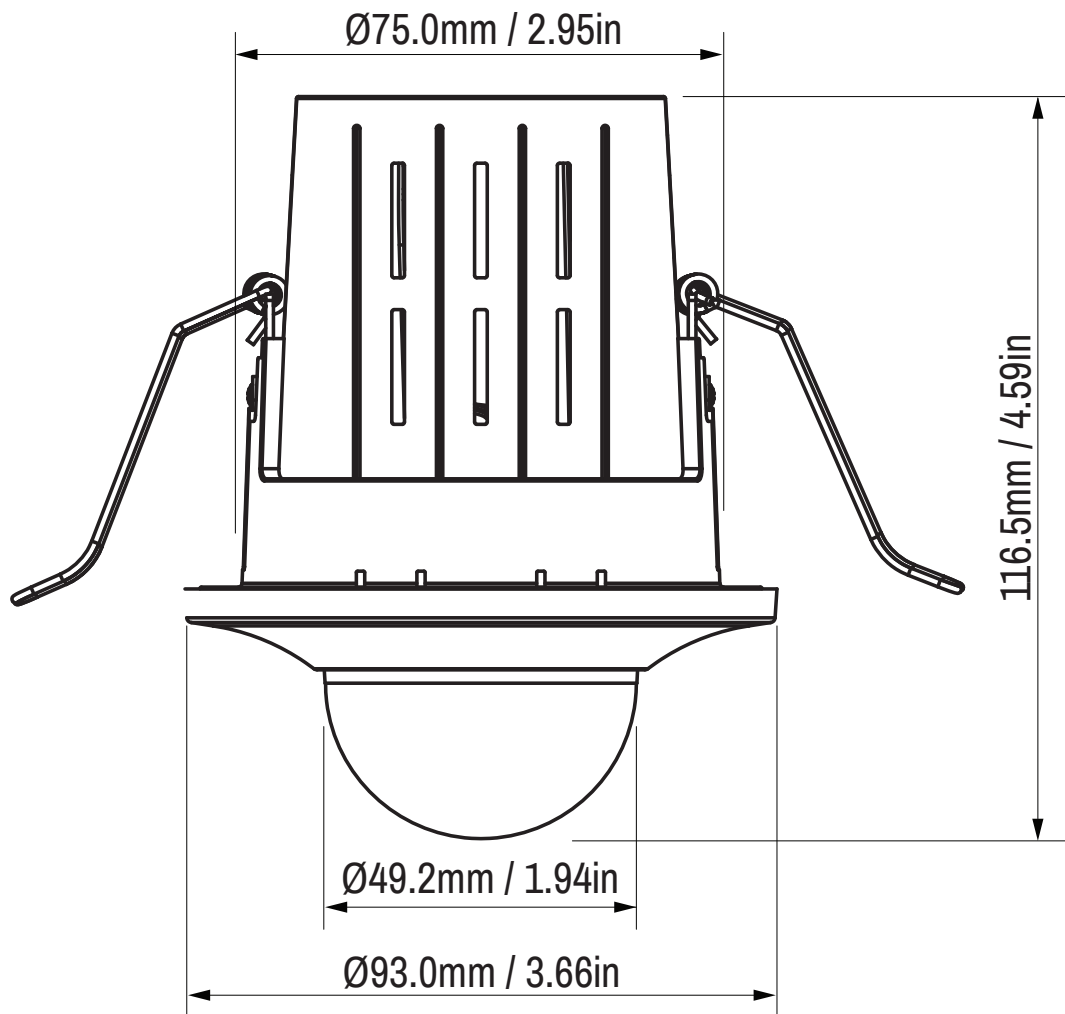

BX430 4MP Microdome Camera In-Ceiling

Imperial

View on Side Face