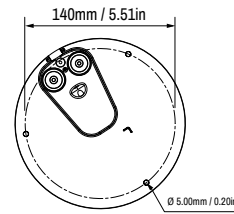

Mounting Hole Pattern

Specification