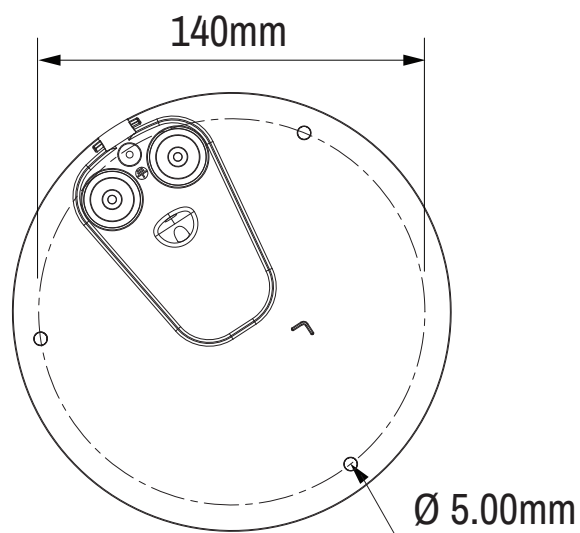

BX420 HD, 4MP & 4K Minidome Camera

Metric

View on Side Face

Hole Mounting Pattern