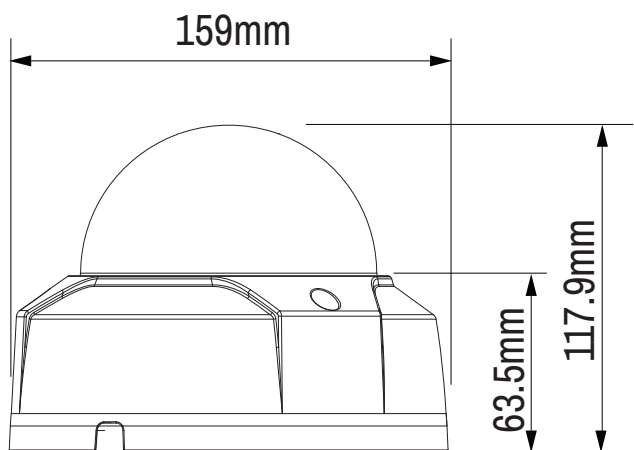

BX420 HD, 4MP & 4K Minidome Camera

Metric

View on Side Face

Hole Mounting Pattern