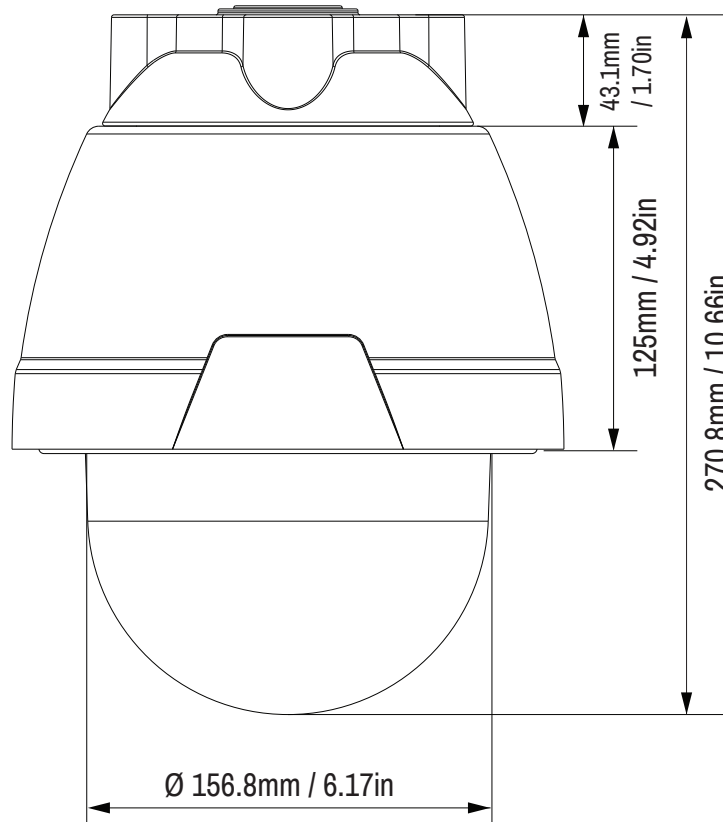

HD Ultra X Pendant PTZ Camera

Imperial

View on Top Face

View on Side Face