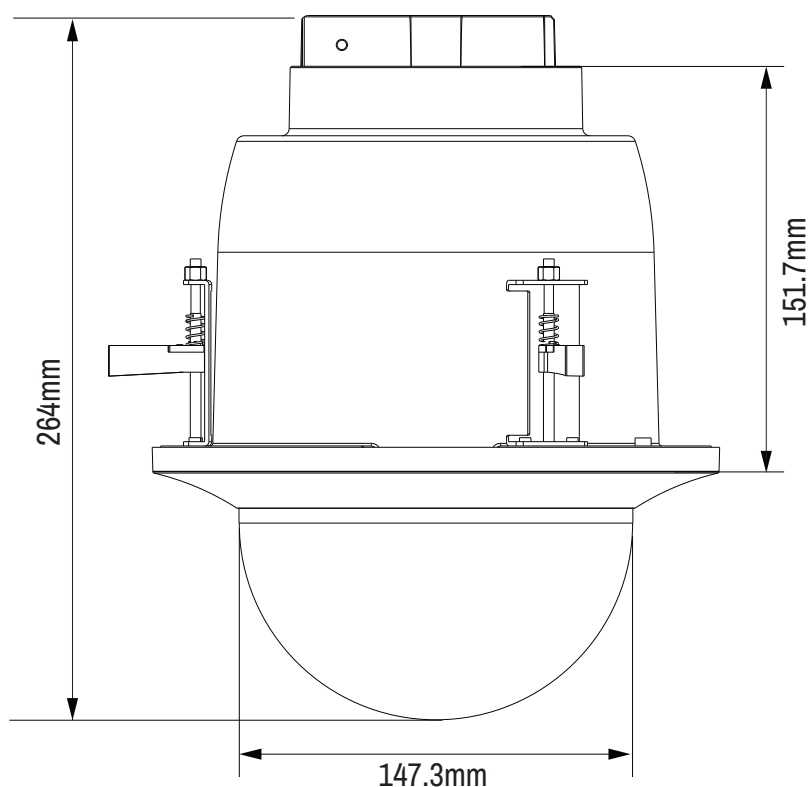

HD Ultra X In-Ceiling PTZ Camera

Metric

View on Top Face

View on Side Face