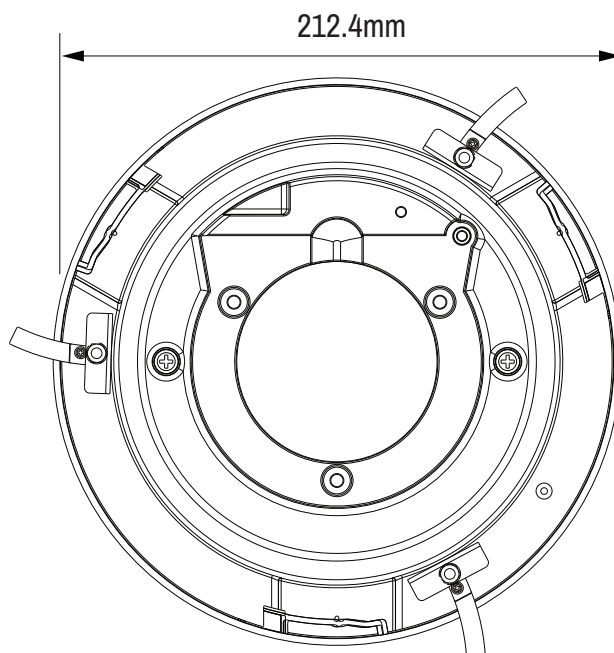

HD Ultra X In-Ceiling PTZ Camera

Metric

View on Top Face

View on Side Face