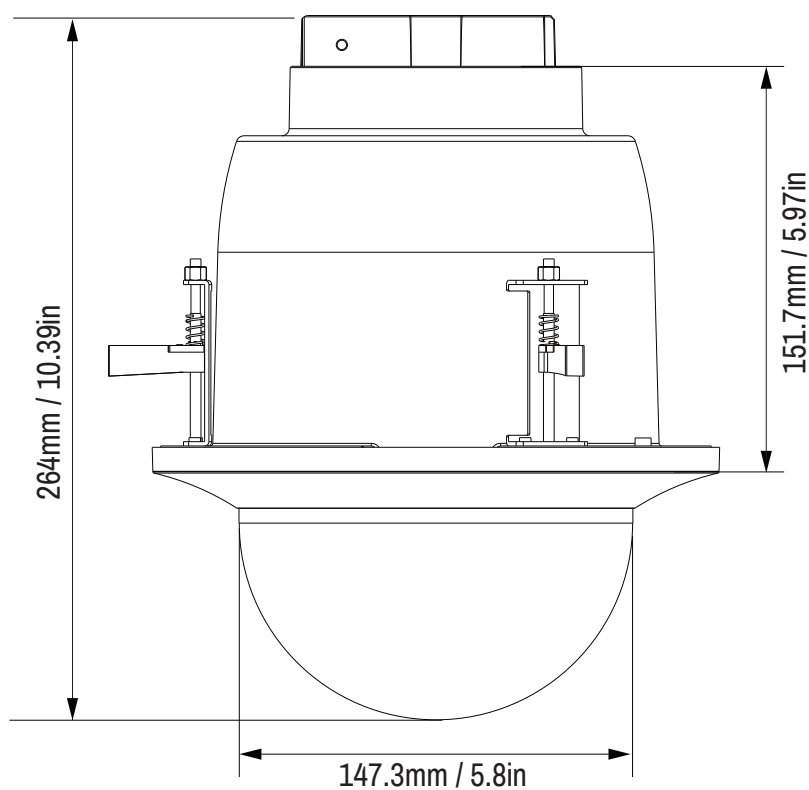

HD Ultra X In-Ceiling PTZ Camera

Imperial

View on Top Face

View on Side Face