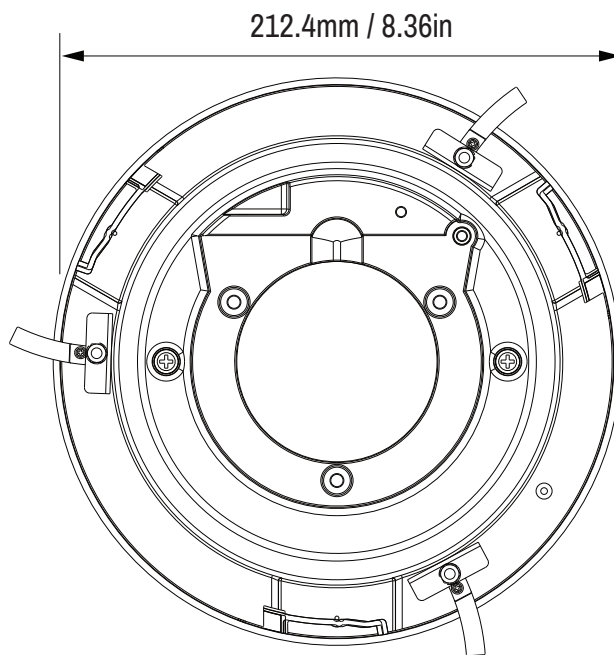

HD Ultra X In-Ceiling PTZ Camera

Imperial

View on Top Face

View on Side Face