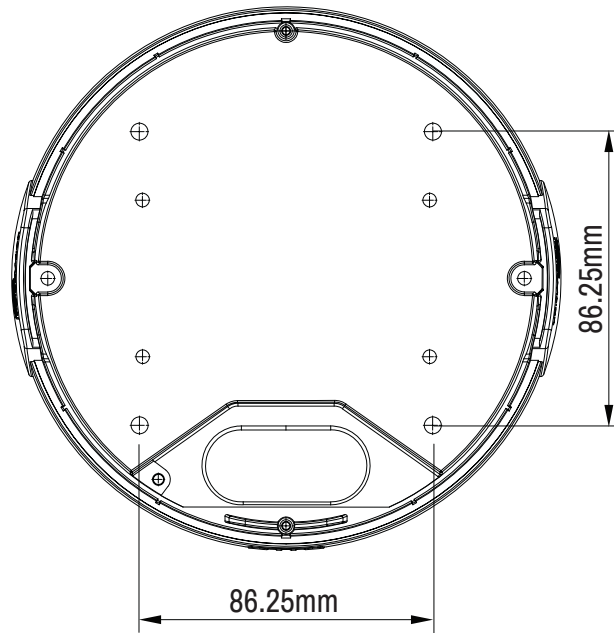

HD Ultra X Minidome Internal Camera

Metric

Mounting Plate

View on Side Face