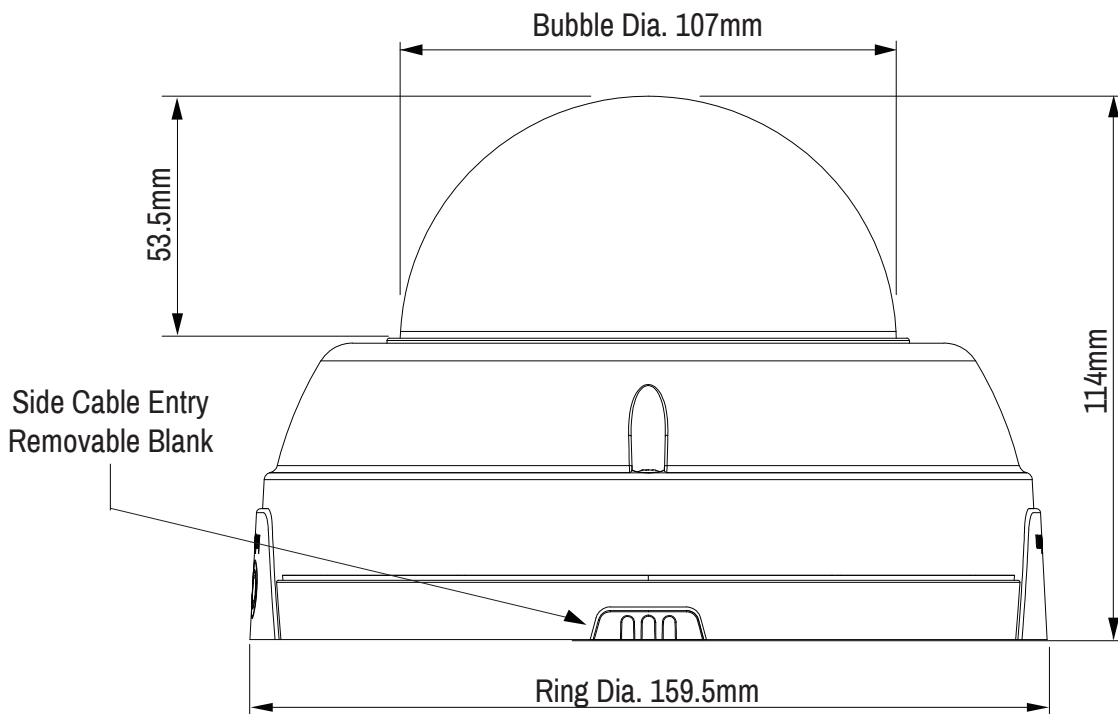

HD Ultra X Minidome Internal Camera

Metric

Mounting Plate

View on Side Face