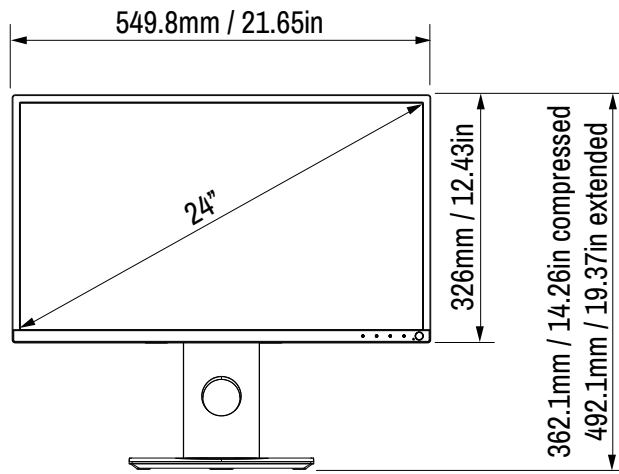

IndigoVision

Workstation Monitor

Complete clarity and versatility

IndigoVision's 24" Workstation Monitor is designed for pixel-perfect clarity and purpose-built for workspace versatility with full tilt, height, angle, and even complete rotation for portrait setup. Stunning visuals guaranteed and perfected to work with IndigoVision's Mini Client, Platinum Client, and Hybrid NVR Workstations.

Product Code

Workstation Monitor	Product Code
Workstation Monitor 24in 1080p 60Hz	110390

Dimensions

View of Front Face

View of Left Side

View of Back

View of Right Side

Swivel Configuration

Specification

General Specification	
Display Type	LED-backlit LCD monitor / TFT active matrix 24"
Energy Class	Class A+
Built-in Devices	USB 3.0 hub
Aspect Ratio	Widescreen - 16:9
Native Resolution	Full HD (1080p) 1920 x 1080 at 60 Hz
Pixel Pitch	0.275 mm
Brightness	250 cd/m ²
Contrast Ratio	1000:01:00
Colour Support	16.7 million colours
Response Time	6 ms (grey-to-grey)
Horizontal Viewing Angle	178°
Vertical Viewing Angle	178°
Screen Coating	Anti-glare, 3H Hard Coating
Backlight Technology	LED backlight
Features	Ultra wide viewing angle, Premium Panel Guarantee, Dell Easy Arrange, Dell ComfortView
Dimensions (WxDxH) and Weight	549.8 mm (w) x 362.1 mm (h) x 180.0 mm (d) w/ stand compressed or 492.1 mm (h) w/ stand extended, 5.89 kg / 21.65" (w) x 14.26" (h) x 7.09" (d) w/ stand compressed or 19.37" (h) w/ stand extended, 12.98lbs
Display Position Adjustments	Height, pivot (rotation), swivel, tilt
Connectivity	HDMI, DisplayPort, VGA, 2 x USB 3.0, 2 x USB 2.0
Cables Included	1 x VGA cable, 1 x DisplayPort cable, 1 x SuperSpeed USB cable
Electrical	AC 120/230 V (50/60 Hz)
Compliant Standards	TCO Displays
ENERGY STAR Certified	Yes