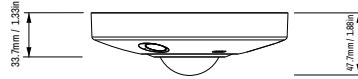

View on Side Face