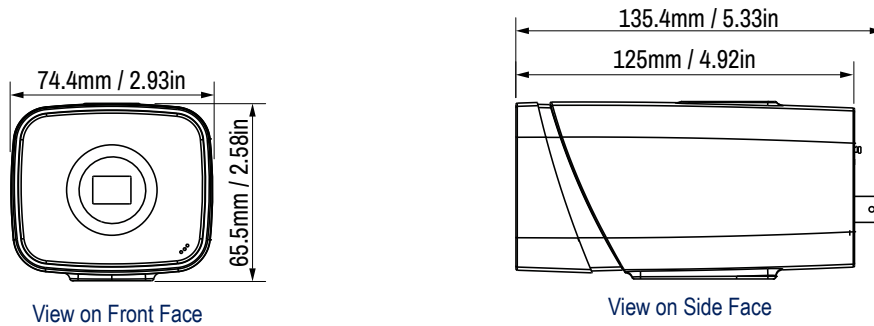

* Firmware update on 4K model available from end of Q3 2019.

Dimensions

Specification

Camera Features	4MP	4K
Sensor	1/3" Progressive CMOS	1/1.7" Progressive CMOS
Active Pixels (HxV)	4MP (2560x1440)	12MP (4000 x 3000)
Minimum Sensitivity	Day: 0.01 Lux (color). Night: 0.001 Lux (mono). 30 IRE, F1.4, 1/15s shutter	Day: 0.05 Lux (color). Night: 0.005 Lux (mono). 30 IRE, F1.4, 1/15s shutter
Dynamic Range	WDR > 120dB	WDR > 100dB
Gain Control	Auto/Manual	
Back Light Compensation	On/Off	
White Balance Mode	Auto/Manual	
Day/Night	True Day/Night with Mechanical IR Cut Filter	
Video Resolution	4000x3000 pixels (12MP)**; 4096x2160 pixels (8MP)**; 3840x2160 pixels (8MP)**; 3072x2048 pixels (6MP)**; 2560x1440 pixels (4MP)*; 2304x1296 pixels (3MP)*; 1920x1080 pixels (HD); 1280x960 pixels (1.3MP); 1280x720 pixels (720p); 704x576 pixels (D1); 704x480 pixels (D1) 352x288 pixels (SIF); 352x240 pixels (SIF)	
Signal/Noise Level	> 50dB	
Lens Options	Standard Lens: 2.7mm - 12mm, F1.6, Vari-focal, CS mount with Auto Back Focus Telephoto Lens: 5mm - 50mm, F1.6, Vari-focal, CS mount with Auto Back Focus	Standard Lens: 3.7mm - 16mm, F1.5, Vari-focal, CS mount with Auto Back Focus Telephoto Lens: 10.5-42mm, F1.5, Vari-focal, CS mount with Auto Back Focus
Iris Control	Auto Iris	
Shutter	Rolling; Auto from 1/3 - 1/10,000 sec	
Exposure Control	Auto/Low Noise/Low Motion Blur/Manual	
Video Compression	Full frame rate, full color: H.264/MJPEG ; up to 30fps (ISO 14496-10)	Full frame rate, full color: H.265/H.264/MJPEG ; up to 30fps (ISO 14496-10)
Video Bit Rate	User-configurable bit rates from 64Kbps up to 8Mbps	
Video Multi-Streaming	Up to 32Mbps total video output; Unlimited multicast connections. Up to four 8Mbps unicast connections; Up to sixteen 1Mbps unicast connections	
Video Multi-Encoder	Up to two simultaneous resolutions including: 12MP (20fps)**; 4K(30fps)**; 5MP(30fps)**; 4MP (20fps)*; 3MP (30fps)*; 1080p (30fps); 720p (30fps); D1 (30fps); SIF (30fps)	
Video Output	PAL composite video, 75 Ohms 1V p-p, BNC connector	
Video Analytics	Motion Detection, Tripwire, Intrusion, Abandoned Object, Missing Object, Scene Change, Video Tamper, Defocus Detect, Face Detection	Motion Detection, Tripwire [^] , Intrusion [^] , Abandoned Object [^] , Missing Object [^] , Scene Change [^] , Video Tamper [^] , Defocus Detect [^] , Face Detection [^]
Audio Compression	G.711	
Audio Bit Rate	32Kbps per channel	
Audio Resolution	Full Duplex, 8kHz or 16kHz sample rate. Mono Input, Mono Output	
Audio Analytics	Audio Intensity High, Audio Input Abnormal	Audio Intensity High [^] , Audio Input Abnormal [^]
Audio Input	Line in, 3.5mm jack connector	
Audio Output	Line out, 3.5mm jack connector	
Binary Input/Output	2 Pull up inputs for non powered contacts; 1 Solid state open collector output, Max 5.0V, 30mA	
Network Interface	IEEE802.3 and IETF standards: 10/100 Base-T Ethernet, IPv4/IPv6, TCP, UDP, RTP, RTSP, ICMP, IGMP, SNMP, HTTP, HTTPS, SSH, PPPoE, uPnP, QoS, DHCP	IEEE802.3 and IETF standards: 100/1000 Base-T Ethernet, IPv4/IPv6, TCP, UDP, RTP, RTSP, ICMP, IGMP, SNMP, HTTP, HTTPS, SSH, PPPoE, uPnP, QoS, DHCP
Network Security	HTTPS, IP Filter, IEEE 802.1x	
CyberVigilant[®] Technology	Yes	Yes [^]
Time	Embedded real-time clock, NTP client	
SD Storage	microSDHC 128GB support (card not included)***	
Dimension/Weight	Camera only: 135.4mm (d) x 74.4mm (w) x 65.5mm (h) and 0.3Kg / 5.33in (d) x 2.94in (w) x 2.58in (h) and 0.66lb Standard lens only: 33.7mm (dia) x 57.6mm (d) and 0.735Kg / 1.33in (dia) x 2.27in (d) and 1.62lb Camera with standard lens: 193mm (d) x 74.4mm (w) x 65.5mm (h) and 1.035Kg / 7.6in (d) x 2.93in (w) x 2.58in (h) and 2.28lb Telephoto lens only: 47.0mm (dia) x 85.9mm (d) and 0.195Kg / 1.85in (dia) x 3.38in (d) and 0.43lb Camera with telephoto lens: 221.3mm (d) x 74.4mm (w) x 65.5mm (h) and 0.495Kg / 8.71in (d) x 2.92in (w) x 2.57in (h) and 1.09lb	Camera only: 135.4mm (d) x 74.4mm (w) x 65.5mm (h) and 0.3Kg / 5.33in (d) x 2.93in (w) x 2.58in (h) and 0.66lb Standard lens only: 54mm (dia) x 82.8mm (d) and 0.27Kg / 2.13in (dia) x 3.26in (d) and 0.60lb Camera with standard lens: 218.20mm (d) x 74.4mm (w) x 65.5mm (h) and 0.57Kg / 8.59in (d) x 2.93in (w) x 2.58in (h) and 1.26lb Telephoto lens only: 52mm (dia) x 90.5mm (d) and 0.32Kg / 2.05in (dia) x 3.56in (d) and 0.71lb Camera with telephoto lens: 225.9mm (d) x 74.4mm (w) x 65.5mm (h) and 0.62Kg / 8.89in (d) x 2.93in (w) x 2.58in (h) and 1.43lb
Regulatory	EN 55022 Class A, EN 61000-3-2, EN 61000-3-3, FCC Part 15 Subpart B Class A, EN 50130-4, EN61000-4-2, EN61000-4-3, EN61000-4-4, EN61000-4-5, EN61000-4-6, EN61000-4-11, IEC60068-2-27 (Shock), IEC60068-2-6 (Sine Vibration), UL60950	
Housing	Diecast aluminium alloy	
Electrical	PoE (802.3af Class 0) or 12V DC / 24V AC; 6W. Power supply ordered separately (Product code: 110064; 130176)	
Operating Temperature	-10°C to 50°C (14°F to 122°F)	
Cold Start	0°C (32°F)	
IndigoVision Software Requirements	Control Center v14.1 or later	Control Center v13.2 or later
Supported Internet Browsers	Internet Explorer v11.0 or later	
ONVIF	Profile S	