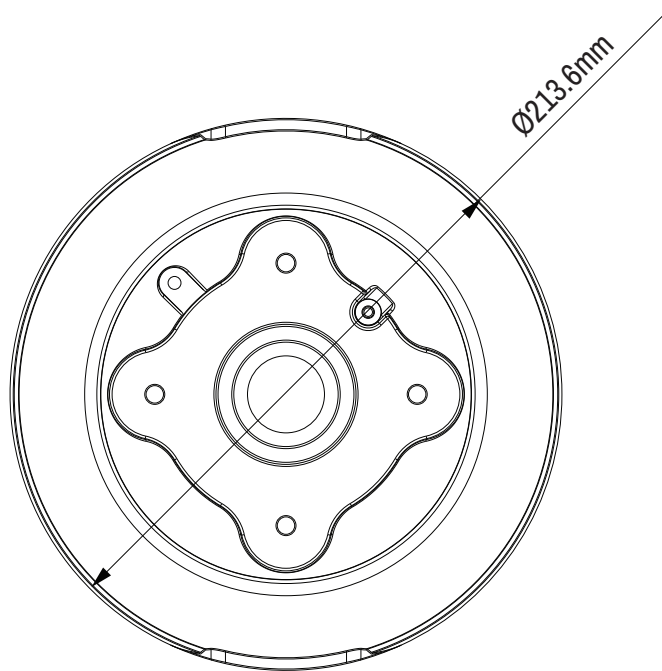

HD Ultra X Pendant PTZ Camera

Metric

View on Top Face

View on Side Face