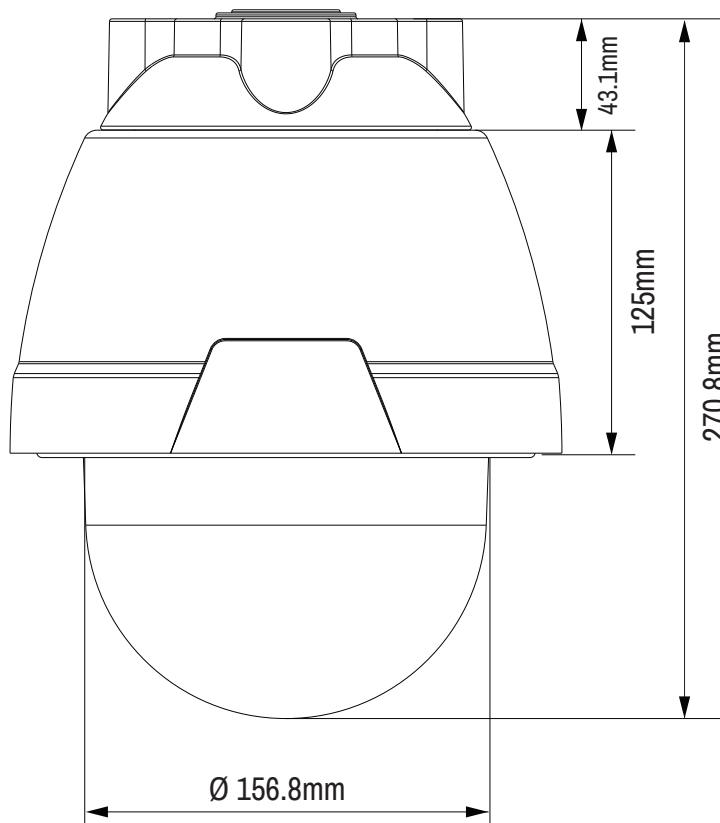

HD Ultra X Pendant PTZ Camera

Metric

View on Top Face

View on Side Face